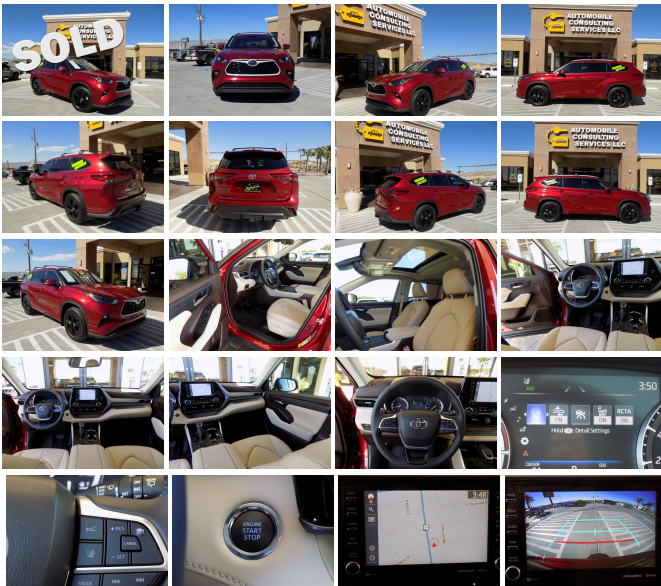

2022 Toyota Highlander XLE AWD

View this car on our website at automobileconsultingservices.com/7252699/ebrochure

Our Price **\$0**

Specifications:

Year:	2022
VIN:	5TDHZR3BH3NS597178
Make:	Toyota
Stock:	110259
Model/Trim:	Highlander XLE AWD
Condition:	Pre-Owned
Body:	SUV
Exterior:	[3T3] Ruby Flare Pearl
Engine:	3.5L V6 295hp 263ft. lbs.
Interior:	- Leatherette
Transmission:	8-Speed Automatic w/Sequential Shift Mode
Mileage:	4,952
Drivetrain:	All Wheel Drive
Economy:	City 20 / Highway 27

VERY WELL EQUIPPED ,
ALL WHEEL DRIVE,
FACTORY BLACK TOYOTA
WHEELS,
HARD TO FIND WITH LIGHT
INTERIOR,
3 ROW SEAT SUV,
TRADES WELCOME,
LOWEST FINANCE RATES,
NO HIDDEN FEES,
CALL TODAY 928-763-1633

Our Location :

2022 Toyota Highlander XLE AWD

Installed Options

Interior

- Air filtration- Front air conditioning: automatic climate control
- Front air conditioning zones: dual- Humidity/dewpoint sensors
- Rear air conditioning: automatic climate control- Rear vents: third row
- Interior accents: chrome- Shift knob trim: leather- Steering wheel trim: leather
- Adaptive cruise control- Adaptive stop and go cruise control: semi-automatic
- Autonomous lane guidance: lane centering- Cargo area light- Conversation mirror
- Power outlet(s): two 12V front- Power steering: variable/speed-proportional
- Push-button start- Rearview mirror: auto-dimming- Steering wheel: tilt and telescopic
- Sunshade: side window- Universal remote transmitter: Homelink - garage door opener
- Wireless charging station: front- Clock- Digital odometer- External temperature display
- Instrument cluster screen size: 7 in.- Multi-function display- Trip odometer
- Driver seat: heated- Driver seat power adjustments: 10- Front seat type: bucket
- Passenger seat: heated- Passenger seat power adjustments: 8- Rear seat folding: flat
- Rear seat type: captains chairs- Third row seat folding: flat
- Third row seat type: 40-60 split bench - Upholstery: leatherette