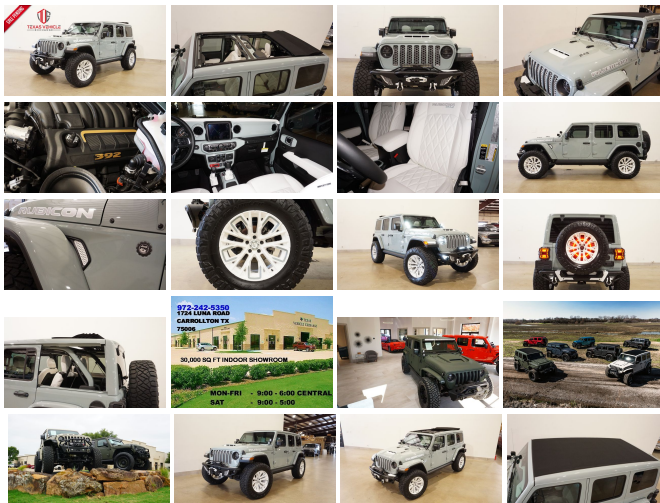

# 2023 Jeep Wrangler Rubicon 392 SKY TOP,BUMPERS,LED'S,20IN WHLS

View this car on our website at [tveauto.com/7252382/ebrochure](https://tveauto.com/7252382/ebrochure)

Our Price **\$136,900**

## Specifications:

<b>Year:</b>	2023
<b>VIN:</b>	1C4JJXSJ0PW546854
<b>Make:</b>	Jeep
<b>Stock:</b>	546854
<b>Model/Trim:</b>	Wrangler Rubicon 392 SKY TOP,BUMPERS,LED'S,20IN WHLS
<b>Condition:</b>	Pre-Owned
<b>Body:</b>	SUV
<b>Exterior:</b>	[PGP] Earl Clear Coat
<b>Engine:</b>	HEMI 6.4L V8 470hp 470ft. lbs.
<b>Interior:</b>	White Leather
<b>Transmission:</b>	8-Speed Shiftable Automatic
<b>Mileage:</b>	2,008
<b>Drivetrain:</b>	4 Wheel Drive
<b>Economy:</b>	City 13 / Highway 17

### Factory Installed Packages

Earl Clear Coat Paint	\$595
Sky One-Touch Power Top Includes power-retractable canvas roof panel, removable rear quarter windows, quarter window storage bag, rear window defroster, and rear window wiper and washer. Removal of the hard top is not recommended by the manufacturer.	\$2,200
Quick Order Package 27X Includes vehicle with standard equipment, 6.4L V8 HEMI engine, and 8-speed automatic transmission.	
Option Packages Total	\$2,795