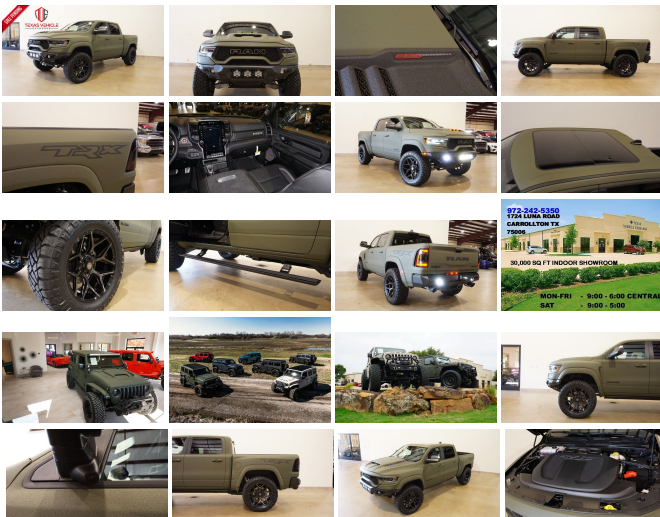

# 2023 Ram 1500 TRX 4X4 DUPONT KEVLAR,LIFTED,BUMPERS,LED'S,22'S

View this car on our website at [tveauto.com/7252381/ebrochure](https://tveauto.com/7252381/ebrochure)

Our Price **\$145,900**

## Specifications:

<b>Year:</b>	2023
<b>VIN:</b>	1C6SRFU98PN572089
<b>Make:</b>	Ram
<b>Stock:</b>	572089
<b>Model/Trim:</b>	1500 TRX 4X4 DUPONT KEVLAR,LIFTED,BUMPERS,LED'S,22'S
<b>Condition:</b>	Pre-Owned
<b>Body:</b>	Pickup Truck
<b>Exterior:</b>	Green
<b>Engine:</b>	HEMI 6.2L Supercharged V8 702hp 650ft. lbs.
<b>Interior:</b>	Black Leather
<b>Transmission:</b>	8-Speed Shiftable Automatic
<b>Mileage:</b>	87
<b>Drivetrain:</b>	4 Wheel Drive
<b>Economy:</b>	City 10 / Highway 14

NATION WIDE FINANCING

SUBMIT CREDIT APP [WWW.TVEAUTO.COM](https://www.tveauto.com)

OR CALL 972-242-5350

2023 RAM 1500 TRX CREW CAB 4X4, 6.2L SUPERCHARGED HEMI V8 SRT ENGINE, 8 SPEED AUTOMATIC TRANSMISSION, ONLY 87 MILES, TANK GREEN KEVLAR COATING W/BLACK LEATHER INTERIOR, CARFAX REPORTS 1 OWNER NO ACCIDENTS, NON-SMOKER, TRX LEVEL 2 EQUIPMENT GROUP, REMOTE START, CUSTOM 2" LEVEL KIT, ADDICTIVE DESERT DESIGNS BOMBER FRONT BUMPER WITH 3 BAJA DESIGNS LP6 ROUND LED LIGHTS & 2 BAJA