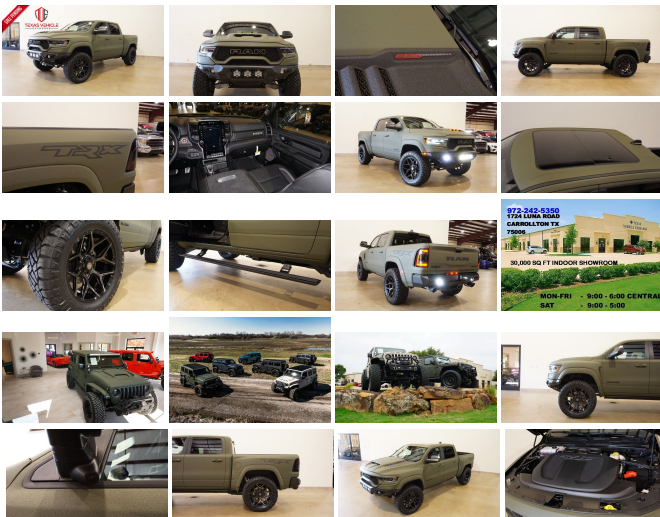

2023 Ram 1500 TRX 4X4 DUPONT KEVLAR,LIFTED,BUMPERS,LED'S,22'S

View this car on our website at tveauto.com/7252381/ebrochure

Our Price **\$145,900**

Specifications:

Year:	2023
VIN:	1C6SRFU98PN572089
Make:	Ram
Stock:	572089
Model/Trim:	1500 TRX 4X4 DUPONT KEVLAR,LIFTED,BUMPERS,LED'S,22'S
Condition:	Pre-Owned
Body:	Pickup Truck
Exterior:	Green
Engine:	HEMI 6.2L Supercharged V8 702hp 650ft. lbs.
Interior:	Black Leather
Transmission:	8-Speed Shiftable Automatic
Mileage:	87
Drivetrain:	4 Wheel Drive
Economy:	City 10 / Highway 14

NATION WIDE FINANCING

SUBMIT CREDIT APP [WWW.TVEAUTO.COM](https://www.tveauto.com)

OR CALL 972-242-5350

2023 RAM 1500 TRX CREW CAB 4X4, 6.2L SUPERCHARGED HEMI V8 SRT ENGINE, 8 SPEED AUTOMATIC TRANSMISSION, ONLY 87 MILES, TANK GREEN KEVLAR COATING W/BLACK LEATHER INTERIOR, CARFAX REPORTS 1 OWNER NO ACCIDENTS, NON-SMOKER, TRX LEVEL 2 EQUIPMENT GROUP, REMOTE START, CUSTOM 2" LEVEL KIT, ADDICTIVE DESERT DESIGNS BOMBER FRONT BUMPER WITH 3 BAJA DESIGNS LP6 ROUND LED LIGHTS & 2 BAJA

Our Location :

2023 Ram 1500 TRX 4X4 DUPONT KEVLAR,LIFTED,BUMPERS,LED'S,22'S
Texas Vehicle Exchange - 972-242-5350 - View this car on our website at veauto.com/7252381/ebrochure

Installed Options

Interior