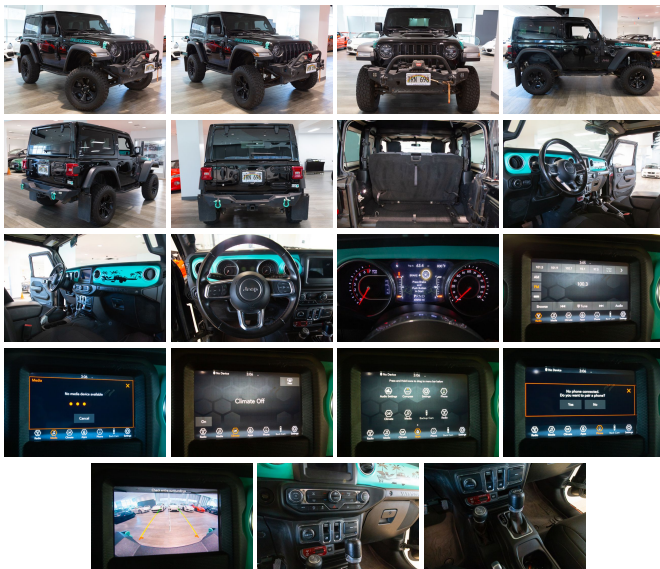

2018 Jeep Wrangler Rubicon

View this car on our website at autosourcehawaii.com/7252243/ebrochure

Our Price **$34,995**

Retail Value **$39,995**

Specifications:

Year:	2018
VIN:	1C4HJXCG4JW162603
Make:	Jeep
Stock:	JW162603
Model/Trim:	Wrangler Rubicon
Condition:	Pre-Owned
Body:	SUV
Exterior:	Black Clearcoat
Engine:	3.6L V6 285hp 260ft. lbs.
Interior:	Black Cloth
Transmission:	8-Speed Shiftable Automatic
Mileage:	48,033
Drivetrain:	4 Wheel Drive
Economy:	City 17 / Highway 25

Embark on an adventure like never before with the formidable 2018 Jeep Wrangler Rubicon, a vehicle that effortlessly blends rugged capability with sophisticated technology and style. With a mere 48,033 miles on the odometer, this trail-blazing icon is eagerly waiting to take you on your next journey.

Dressed to impress in a sleek black exterior, this Jeep Wrangler Rubicon commands attention on every road and trail it conquers. The black cloth interior beckons with the promise of comfort and durability, offering a stylish yet practical cabin that's ready for both your daily commute and your wildest off-road escapades.

Under the hood roars a potent 3.6L V6 engine, delivering a robust 285 horsepower and 260 ft-lbs of torque, providing you with the power to scale mountains, ford streams, and tackle the toughest of terrains with unyielding confidence. Paired with an 8-speed shiftable automatic transmission, you'll experience smooth and precise gear changes, ensuring an exhilarating yet controlled ride.