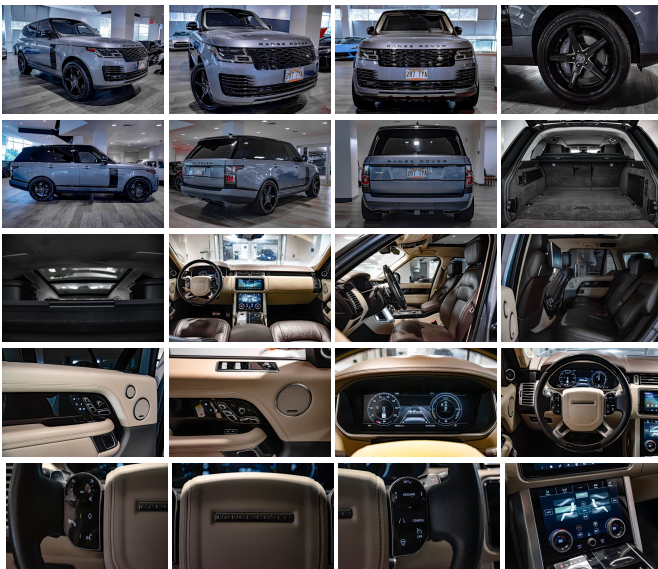

2020 Land Rover Range Rover Autobiography

View this car on our website at autosourcehawaii.com/7251933/ebrochure

Our Price **\$79,995**

Retail Value **\$89,995**

Specifications:

Year:	2020
VIN:	SALGV4RY5LA585715
Make:	Land Rover
Stock:	LA585715
Model/Trim:	Range Rover Autobiography
Condition:	Pre-Owned
Body:	SUV
Exterior:	Blue
Engine:	2.0L Plug-in Hybrid Turbo I4 398hp 472ft. lbs.
Interior:	Black
Transmission:	8-Speed Shifttable Automatic
Mileage:	9,662
Drivetrain:	4 Wheel Drive
Economy:	City 42 / Highway 42

Step into the realm of luxury and innovation with the 2020 Land Rover Range Rover Autobiography, a paragon of automotive excellence that combines opulence with cutting-edge technology. With a mere 9,662 miles on the odometer, this pristine vehicle is poised to deliver an unparalleled driving experience to its next discerning owner.

Adorned in a striking blue exterior, this Range Rover Autobiography exudes a presence that is both commanding and elegant. The lustrous paint catches the light with a deep, oceanic shimmer that promises adventure and sophistication. This majestic appearance is perfectly complemented by the sumptuous black interior, where premium materials and meticulous craftsmanship cocoon you in comfort and style.

Smartphone integration with Android Auto brings your favorite apps and media to the 10-inch infotainment screen, seamlessly integrating your digital life with your drive. InControl connected in-car apps and app marketplace integration further enhance the connectivity, making every journey as entertaining as it is effortless.