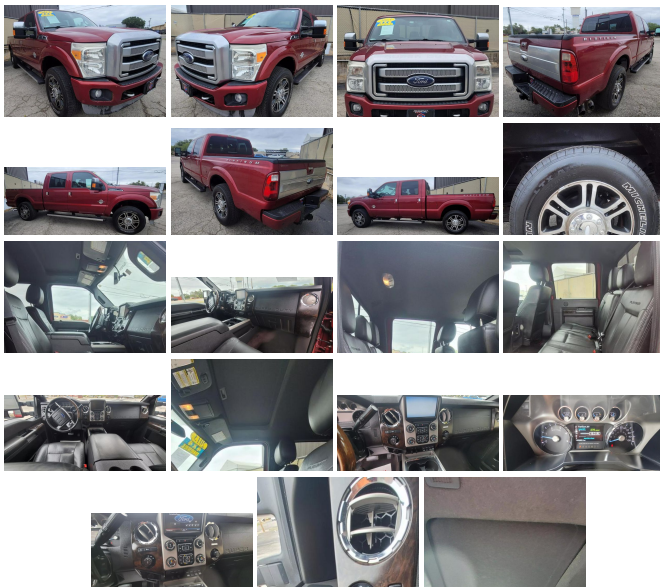

# 2013 Ford F-250 Platinum Super Duty Platinum Pickup 4D 6 3/4 ft

View this car on our website at [camtruckz.com/7251924/ebrochure](http://camtruckz.com/7251924/ebrochure)

Our Price **\$29,999**

## Specifications:

<b>Year:</b>	2013
<b>VIN:</b>	1FT7W2BT9DEB50620
<b>Make:</b>	Ford
<b>Stock:</b>	B50620
<b>Model/Trim:</b>	F-250 Platinum Super Duty Platinum Pickup 4D 6 3/4 ft
<b>Condition:</b>	Pre-Owned
<b>Body:</b>	Pickup Truck
<b>Exterior:</b>	Maroon
<b>Engine:</b>	Power Stroke 6.7L Biodiesel Turbo V8 400hp 800ft. lbs.
<b>Interior:</b>	Black
<b>Transmission:</b>	6-Speed Shiftable Automatic
<b>Mileage:</b>	190,283
<b>Drivetrain:</b>	4 Wheel Drive

ONE OWNER

TEXAS TRUCK

20" FACTORY WHEELS

275/60R20 MICHELIN TIRES

CLEAN TRUCK INSIDE AND OUT!

PLATNIUM LEATHER INTERIOR

HEATED AND COOLED SEATS

HEATED STEERING WHEEL

FACTORY TOUCH SCREEN RADIO

BACK UP CAMERA

DUAL POWER SEATS

DUAL CLIMATE CONTROL

NAVIGATION

SUNROOF

FIXED CENTER CONSOLE

POWER ADJUSTABLE PEDALS