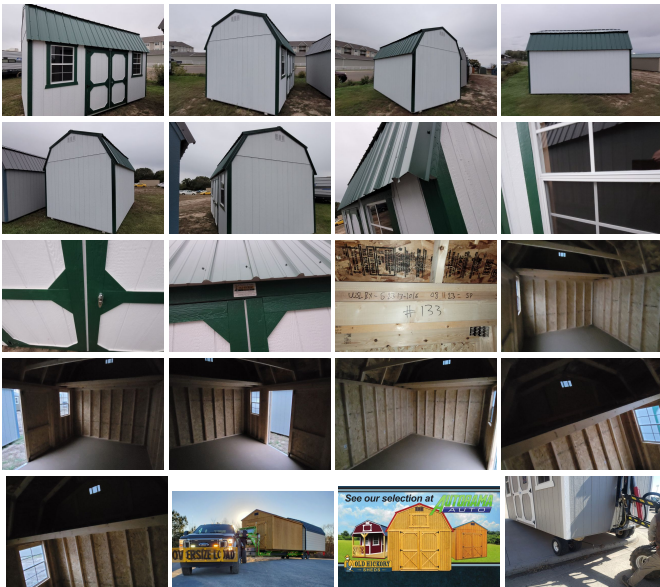

# 2023 Old Hickory Sheds 10x16 Lofted Side Barn Shed

**SALES Team 701 483 3700**

View this car on our website at [autoramaauto.com/7251912/ebrochure](http://autoramaauto.com/7251912/ebrochure)

Our Price **\$6,220**

## Specifications:

<b>Year:</b>	2023
<b>VIN:</b>	133
<b>Make:</b>	Old Hickory Sheds
<b>Stock:</b>	WSLBX-G2313-1016-081123-SP
<b>Model/Trim:</b>	10x16 Lofted Side Barn Shed
<b>Condition:</b>	New
<b>Engine:</b>	0 cc
<b>Exterior:</b>	white green green
<b>Mileage:</b>	0
<b>Hours:</b>	0

New in Dickinson, On the lot, 10x16 Shed, Rent to own \$230/MO No Credit check! # 133

- On Lot-In Dickinson
- New
- Ready for Delivery
- Smart Panel- White
- Trim- Green
- Metal roof- Green
- Side Wall - 7 Foot -
- 4 ft of loft on each end.
- 6 foot Barn Doors,
- 
- 2 - 2x3 Windows with screens
- Engineered floor
- 2 -4x4 skids
- Quality made in Belle Fourche South Dakota.
- Write a check priced at \$7,220.