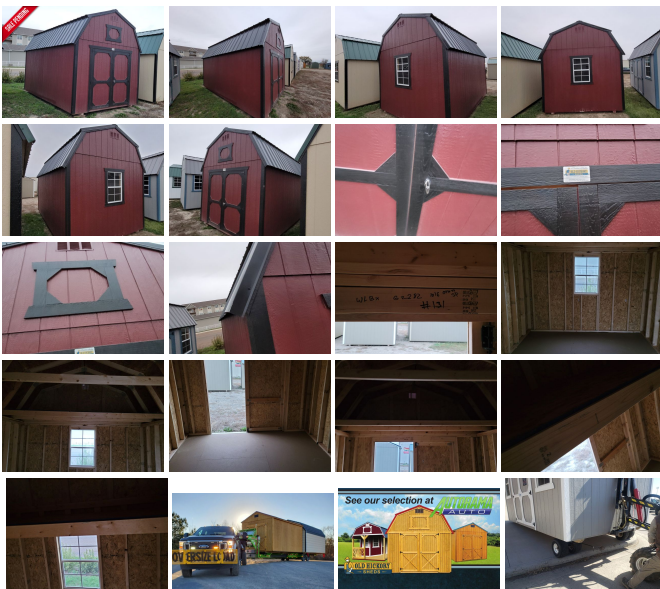

2023 Old Hickory Sheds 10x16 Lofted Barn Shed

SALES Team 701 483 3700

View this car on our website at autoramaauto.com/7251906/ebrochure

Our Price **$6,080**

Specifications:

Year:	2023
VIN:	131
Make:	Old Hickory Sheds
Stock:	WLBX-G2282-1016-073023-SP
Model/Trim:	10x16 Lofted Barn Shed
Condition:	New
Engine:	0 cc
Exterior:	Red/ Black / Black
Mileage:	0
Hours:	0

New in Dickinson, On the lot, 10x16 Shed, Rent to own $225/MO No Credit check! #131

- On Lot - In Dickinson
- New
- Ready for Delivery
- Smart Panel- Red
- Trim- Black
- Metal roof- Black
- Side Wall - 7 Foot
- 4 ft of loft on each end.
- 6 foot Barn Doors,
- 1 - 2x3 Windows with screens
- Engineered floor
- 2 -4x4 skids
- Quality made in Belle Fourche South Dakota.
- Write a check priced at $7080.

On Sale Now! Save $1,000! Only $6,080 !

- Rent to own with no credit required for as little as $225 a month with $225 down for