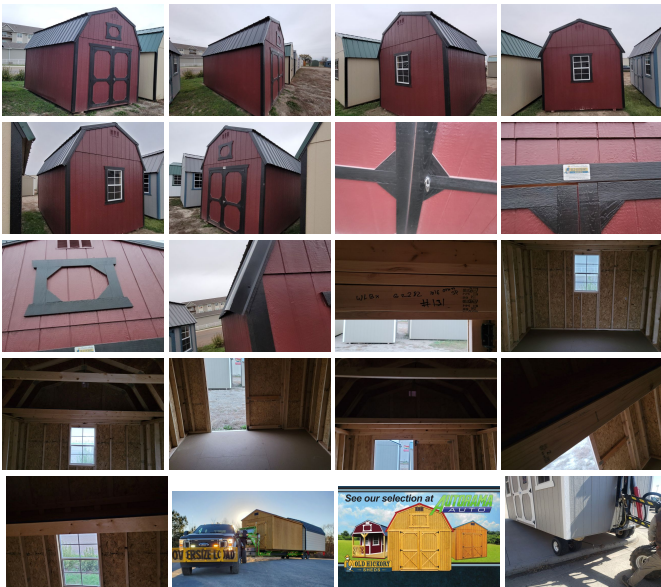

2023 Old Hickory Sheds 10x16 Lofted Barn Shed

SALES Team 701 483 3700

View this car on our website at autoramaauto.com/7251906/ebrochure

Our Price **$6,080**

Specifications:

Year:	2023
VIN:	131
Make:	Old Hickory Sheds
Stock:	WLBX-G2282-1016-073023-SP
Model/Trim:	10x16 Lofted Barn Shed
Condition:	New
Engine:	0 cc
Exterior:	Red/ Black / Black
Mileage:	0
Hours:	0

New in Dickinson, On the lot, 10x16 Shed, Rent to own $225/MO No Credit check! #131

- On Lot - In Dickinson
- New
- Ready for Delivery
- Smart Panel- Red
- Trim- Black
- Metal roof- Black
- Side Wall - 7 Foot
- 4 ft of loft on each end.
- 6 foot Barn Doors,
- 1 - 2x3 Windows with screens
- Engineered floor
- 2 -4x4 skids
- Quality made in Belle Fourche South Dakota.
- Write a check priced at $7080.

On Sale Now! Save $1,000! Only $6,080 !

- Rent to own with no credit required for as little as $225 a month with $225 down for