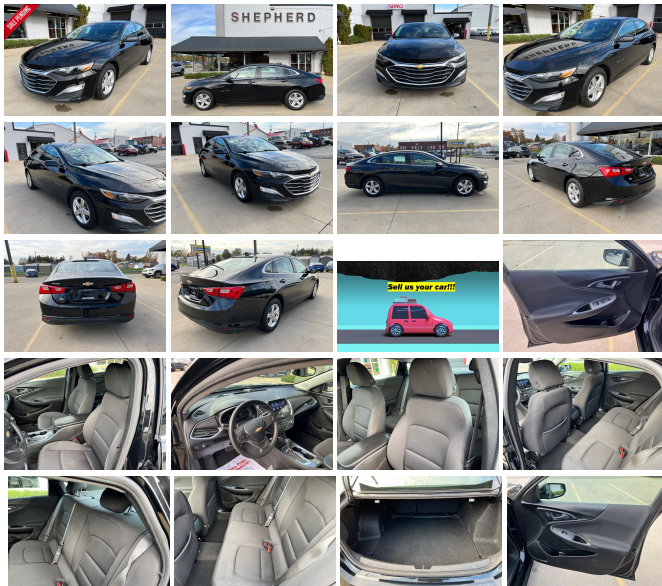

2020 Chevrolet Malibu LS

View this car on our website at shepherdIm.com/7251788/ebrochure

Our Price **\$14,800**

Specifications:

| | |
|----------------------|--|
| Year: | 2020 |
| VIN: | 1G1ZC5ST3LF110179 |
| Make: | Chevrolet |
| Stock: | 30583 |
| Model/Trim: | Malibu LS |
| Condition: | Pre-Owned |
| Body: | Sedan |
| Exterior: | Mosaic Black Metallic |
| Engine: | Ecotec 1.5L Turbo I4 160hp 184ft. lbs. |
| Interior: | Jet Black Cloth |
| Transmission: | CVT |
| Mileage: | 110,314 |
| Drivetrain: | Front Wheel Drive |
| Economy: | City 29 / Highway 36 |

Step into the world of luxury and performance with the 2020 Chevrolet Malibu LS Fleet! This stunning vehicle, cloaked in a sleek black exterior, is an absolute head-turner on the roads. Its black cloth interior radiates an air of elegance and sophistication that will surely impress anyone who steps inside.

Under the hood of this magnificent beast lies an Ecotec 1.5L Turbo I4 160hp 184ft. lbs. engine. This powerhouse of an engine gives you an exhilarating 160 horsepower and 184 ft-lbs of torque, ensuring that you have the power and performance at your fingertips whenever you need it. Whether you're cruising down the highway or navigating city streets, the Malibu LS Fleet is always ready to deliver an exceptional driving experience.