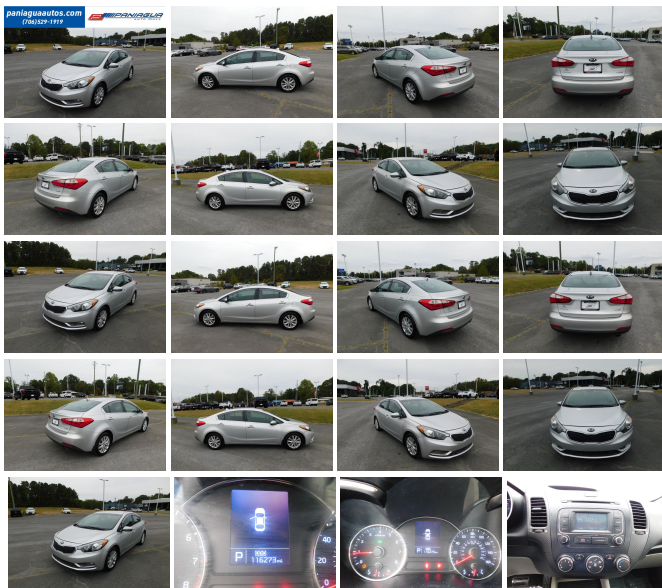

2014 Kia Forte EX

View this car on our website at paniaguaautos.com/7251775/ebrochure

Our Price **\$7,900**

Specifications:

Year:	2014
VIN:	KNAFX4A89E5162024
Make:	Kia
Stock:	10713
Model/Trim:	Forte EX
Condition:	Pre-Owned
Body:	Sedan
Exterior:	Silver
Engine:	2.0L I4 173hp 154ft. lbs.
Interior:	Gray Cloth
Transmission:	6-Speed Shiftable Automatic
Mileage:	116,273
Drivetrain:	Front Wheel Drive
Economy:	City 24 / Highway 36

2014 KIA FORTE EX 2.0L 4 CYLINDER AUTOMATIC CLOTH INTERIOR ALL POWER HURRY IN TODAY AND CHECK OUT OUR MOST RECENT INVENTORY WE HAVE THE BEST SELECTION OF USED VEHICLE COME SEE US SOON

2014 Kia Forte EX

Exterior

- Door handle color: chrome- Front bumper color: body-color- Mirror color: body-color
- Front fog lights- Side mirror adjustments: power- Side mirrors: heated
- Tire Pressure Monitoring System- Wheels: aluminum alloy
- Front wipers: variable intermittent- Power windows- Solar-tinted glass
- Window defogger: rear