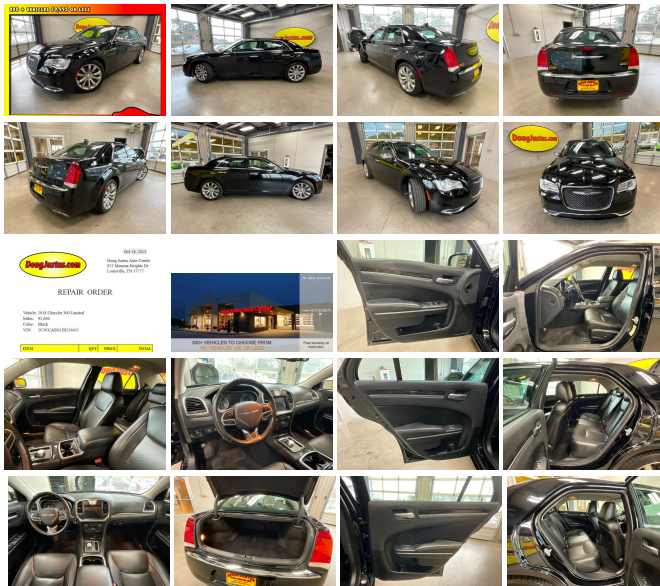

Specifications:

Year:	2018
VIN:	2C3CCAEG1JH216411
Make:	Chrysler
Stock:	C16411
Model/Trim:	300 Limited
Condition:	Pre-Owned
Body:	Sedan
Exterior:	BLACK
Engine:	Pentastar 3.6L V6 292hp 260ft. lbs.
Interior:	Black Leather
Transmission:	8-Speed Shifttable Automatic
Mileage:	92,600
Drivetrain:	Rear Wheel Drive
Economy:	City 19 / Highway 30

Free 30-Days or 1000 miles limited Powertrain Warranty. Visit our website for more details.

ONE OWNER

2018 Chrysler 300 Limited gets up to 30 mpg highway. This automatic, rear wheel drive sedan comes equipped with a 3.6L, V6 engine, power windows, power locks, cruise control, leather seats, heated seats, navigation, bluetooth, Alpine sound and more.

Visit www.dougjustus.com, call: *865-281-1540*, or text: *865-214-0010* for more info.