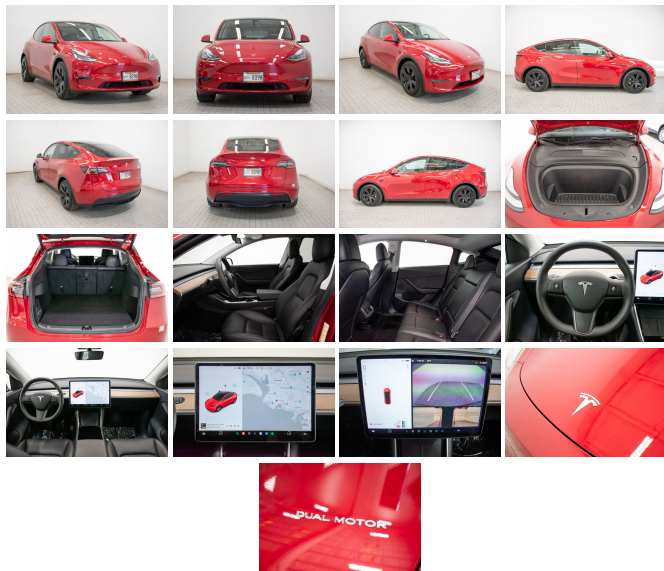

2021 Tesla Model Y Long Range

View this car on our website at psv5-staging.appspot.com/7251564/ebrochure

Our Price **\$49,995**

Retail Price ~~\$51,995~~

Specifications:

Year:	2021
VIN:	5YJYGDEEXMF077380
Make:	Tesla
Stock:	MF077380
Model/Trim:	Model Y Long Range
Condition:	Pre-Owned
Body:	Wagon
Exterior:	Red
Engine:	Electric 346hp 389ft. lbs.
Interior:	Black Leatherette
Transmission:	1-Speed Direct-Drive Automatic
Mileage:	9,903
Drivetrain:	All Wheel Drive
Economy:	City 131 / Highway 117

Exterior

- Front bumper color: body-color- Mirror color: body-color- Rear spoiler: lip
- Daytime running lights: LED- Exterior entry lights: approach lamps- Front fog lights: LED
- Taillights: LED- Side mirror adjustments: power- Side mirrors: auto-dimming
- Moonroof / Sunroof: panoramic- Tire Pressure Monitoring System
- Wheels: aluminum alloy- Front wipers: rain sensing- Tinted glass
- Window defogger: rear