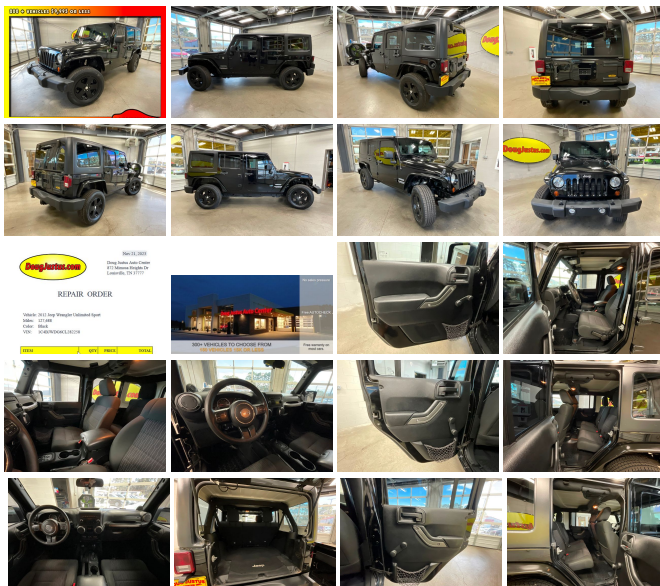

Specifications:

Year:	2012
VIN:	1C4BJWDG6CL282258
Make:	Jeep
Stock:	J82258
Model/Trim:	Wrangler Unlimited Sport
Condition:	Pre-Owned
Body:	SUV
Exterior:	BLACK
Engine:	3.6L V6 285hp 260ft. lbs.
Interior:	Cloth
Transmission:	5-Speed Automatic
Mileage:	127,688
Drivetrain:	4 Wheel Drive
Economy:	City 16 / Highway 21

2012 Jeep Wrangler Unlimited Sport gets up to 21 mpg highway. This automatic, 4 wheel drive, four door Jeep comes equipped with a 3.6L, V6 engine, cruise control, cloth seats, hard top alloy wheels and more.

4X4   **NEW TIRES**

Visit www.dougjustus.com, call: *865-281-1540*, or text: *865-214-0010* for more info.