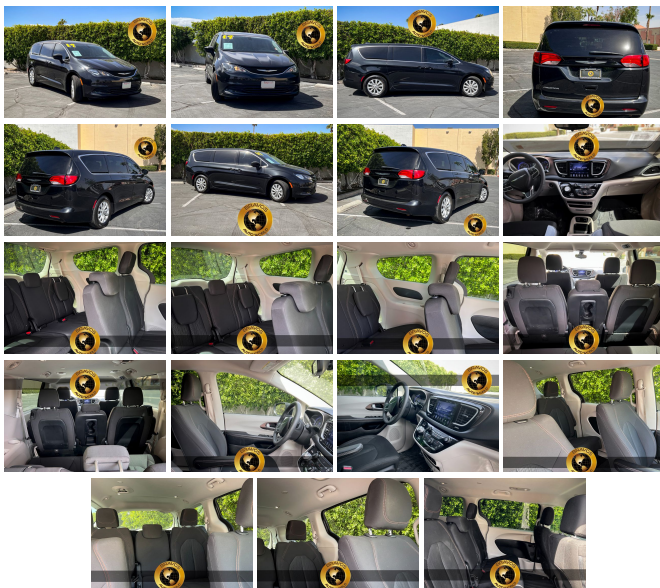

# 2017 Chrysler Pacifica Touring

View this car on our website at [bravosautoworld.com/7251239/ebrochure](http://bravosautoworld.com/7251239/ebrochure)

Our Price **\$15,995**

## Specifications:

**Year:** 2017  
**VIN:** 2C4RC1DG7HR663899  
**Make:** Chrysler  
**Stock:** 663899-E  
**Model/Trim:** Pacifica Touring  
**Condition:** Pre-Owned  
**Body:** Minivan/Van  
**Exterior:** [PXR] Brilliant Black Crystal Pearl Coat  
**Engine:** Pentastar 3.6L V6 287hp 262ft. lbs.  
**Interior:** Black/Alloy Leather/Cloth  
**Transmission:** 9-Speed Shifttable Automatic  
**Mileage:** 128,051  
**Drivetrain:** Front Wheel Drive  
**Economy:** City 18 / Highway 28

## Our Location :

2017 Chrysler Pacifica Touring

Bravo's Auto World - (760) 409-7781 - View this car on our website at [bravosautoworld.com/7251239/ebrochure](http://bravosautoworld.com/7251239/ebrochure)

### Exterior

- Active grille shutters- Front bumper color: body-color
- Grille color: black with chrome accents- Mirror color: body-color- Rear spoiler: roofline
- Side door type: dual power sliding- Daytime running lights
- Exterior entry lights: approach lamps- Side mirrors: heated- Spare tire kit: inflator kit
- Tire Pressure Monitoring System- Wheels: aluminum alloy
- Front wipers: variable intermittent- Power windows: safety reverse
- Rear wiper: intermittent- Solar-tinted glass- Window defogger: rear