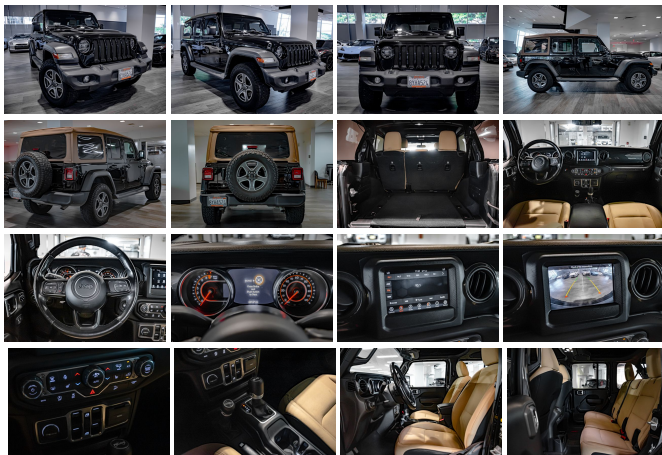

2020 Jeep Wrangler Unlimited Black and Tan

View this car on our website at autosourcehawaii.com/7251231/ebrochure

Our Price **\$39,995**

Retail Value ~~\$44,995~~

Specifications:

Year:	2020
VIN:	1C4HJXDGLW174353
Make:	Jeep
Stock:	LW174353
Model/Trim:	Wrangler Unlimited Black and Tan
Condition:	Pre-Owned
Body:	SUV
Exterior:	Black Clearcoat
Engine:	3.6L V6 285hp 260ft. lbs.
Interior:	Heritage Tan/Black
Transmission:	8-Speed Shiftable Automatic
Mileage:	44,135
Drivetrain:	4 Wheel Drive
Economy:	City 17 / Highway 23

****Step into Adventure with the 2020 Jeep Wrangler Unlimited Black and Tan Edition****

Embark on a journey where freedom and style converge in the 2020 Jeep Wrangler Unlimited Black and Tan, a vehicle that's as eager to explore the great outdoors as you are. With only 44,135 miles on the odometer, this rugged yet refined icon is poised to deliver an exhilarating driving experience, whether you're conquering city streets or untamed trails.

****Exterior Elegance Meets Off-Road Prowess****

Clad in a sophisticated black exterior, this Jeep Wrangler Unlimited boasts a presence that's both commanding and chic. The Black and Tan edition's aesthetic is a nod to timeless design, while also hinting at the unbridled adventures that await. Solar-tinted glass and variable intermittent front wipers ensure your visibility remains clear, while the full-size matching spare tire epitomizes preparedness and continuity in design.

****Your Invitation to Explore****

The 2020 Jeep Wrangler Unlimited Black and Tan is more than a vehicle; it's a passport to a life less ordinary. With its blend of style, comfort, and rugged performance, this Jeep invites you to break free from the mundane and embrace the spirit of adventure. The open road calls, the trails beckon, and with this Jeep Wrangler Unlimited, you're equipped to answer that call with confidence and flair.