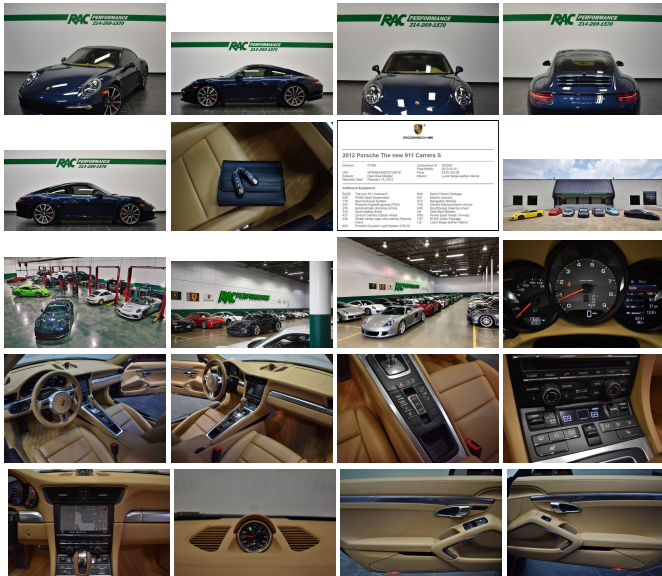

racperformance.com
214-269-1570
3221 Skylane Dr.
Carrollton, TX 75006

RAC Performance

2012 Porsche 911 Carrera S

View this car on our website at racperformance.com/7251020/ebrochure

Our Price **\$0**

Specifications:

CLEAN CARFAX, PORSCHE DOPPELKUPPLUNG (PDK), SPORT CHRONO PACKAGE, SPORT EXHAUST SYSTEM, PASM SPORT SUSPENSION, FRESH INTERMEDIATE SERVICE, FULL-FRONT CLEAR-BRA (W/ EXTENDED ROCKERS + REAR BUMPER), 4 NEW TIRES, BOSE AUDIO PACKAGE, SPORTDESIGN STEERING WHEEL, PORSCHE DYNAMIC LIGHT SYSTEM (PDLS), ELECTRIC SUNROOF, NAVIGATION MODULE ELECTRIC FOLDING EXTERIOR MIRRORS, AUTOMATICALLY DIMMING MIRRORS, SEAT HEATING (FRONT), POWER SPORT SEATS (14-WAY) LUXOR BEIGE LEATHER INTERIOR, 20-INCH CARRERA CLASSIC WHEEL, WHEEL CENTER CAPS WITH COLORED PORSCHE CREST, DARK BLUE METALLIC!!! This car has been inspected by our certified technicians and is ready to drive home. Upgrades are available at RAC Performance. TUNES, EXHAUST, WHEELS, TIRES and MORE!

Contact our professional sales staff at 214-269-1575 for any questions or additional information. We also offer competitive finance rates as low as 5.9%.

We hand pick only the finest automobiles to sell and every vehicle gets a rigorous internal inspection by our certified technicians. At our 9000 square foot state of the art facility, RAC Performance offers service on Porsche, RUF, Ferrari, Maserati and Lamborghini models. We offer dealership quality service and repairs at competitive prices and only sell the finest vehicles! RAC Performance cannot guarantee the availability of vehicle books/manuals, additional keys, or additional accessories with vehicle purchase, unless otherwise stated in the vehicle description or by an RAC sales professional.