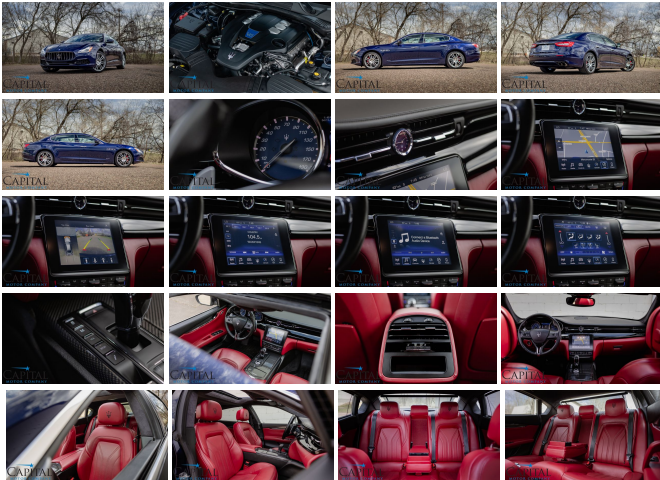

## 2017 Maserati Quattroporte S Q4 GranLusso AWD Executive Sedan w/Nav, 360° Cam, Heated Seats & 20" Wheels

View this car on our website at [capitalmotorcompany.com/7250930/ebrochure](http://capitalmotorcompany.com/7250930/ebrochure)

We have for sale an amazing 2017 Maserati Quattroporte S Q4 All-Wheel Drive Executive Sports Sedan that blends a sleek, sophisticated style with exotic car performance, making it an absolute blast to drive! This car turns heads everywhere it goes because it looks and sounds amazing. This Quattroporte is optioned in beautiful Blu-Passione Metallic over the Rosso Leather interior and sits on the 20-Inch Urano Wheels that give the car an incredible stance! If you are looking for an exotic-level sports car that sounds aggressive and is truly fun to drive - *all-year-round*, then this Quattroporte is the perfect choice!

- Q4 Active All-Wheel Drive System provides the traditional sports-car driving feel while delivering optimal traction seamlessly to all four wheels which means you can drive this car all year round!
- 410-Horsepower Twin-Turbo 3.0-Liter V6 Engine that delivers all of the excitement and exotic noises you would expect from a car of this caliber!
- 8-Speed Automatic Transmission with F1-Style Paddle Shifters and the ability to drive in "Automatic" mode or "Manual" mode!