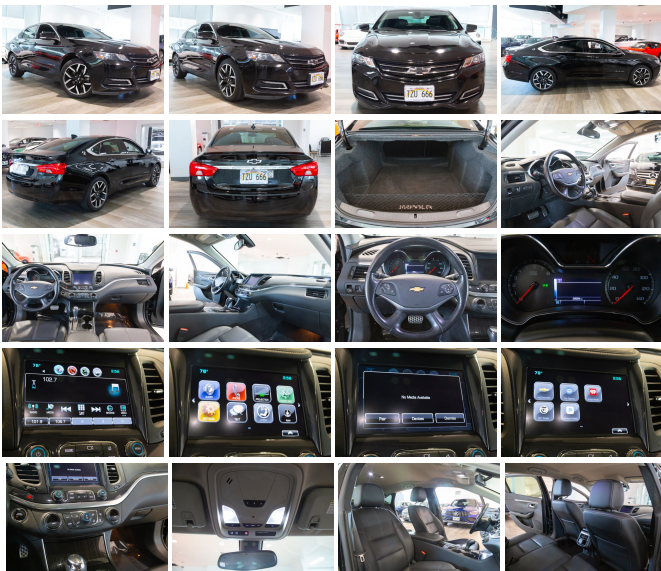

2019 Chevrolet Impala Midnight Pkg LT V6

View this car on our website at autosourcehawaii.com/7250482/ebrochure

Our Price **\$24,995**

Retail Value **\$26,995**

Specifications:

| | |
|----------------------|---|
| Year: | 2019 |
| VIN: | 2G11Z5S38K9138286 |
| Make: | Chevrolet |
| Stock: | A000080 |
| Model/Trim: | Impala Midnight Pkg LT V6 |
| Condition: | Pre-Owned |
| Body: | Sedan |
| Exterior: | Black |
| Engine: | 3.6L Flex Fuel V6 305hp 264ft. lbs. |
| Interior: | Jet Black Leather |
| Transmission: | 6-Speed Shiftable Automatic w/Overdrive |
| Mileage: | 39,593 |
| Drivetrain: | Front Wheel Drive |
| Economy: | City 14 / Highway 20 |

****Step Into Sophistication with the 2019 Chevrolet Impala LT – A True Marvel of Modern Engineering!****

Ladies and gentlemen, feast your eyes on a vehicle that embodies the perfect blend of elegance, performance, and advanced technology – the 2019 Chevrolet Impala LT. With a mere 39,593 miles on the odometer, this Impala is just hitting its stride, ready to offer its next owner a world-class driving experience.

Dressed to impress in a sleek black exterior, this Impala exudes a magnetic presence that commands attention on any road. The body-color front bumper seamlessly integrates with the vehicle's design, creating an uninterrupted flow of sophistication. Slide into the driver's seat and you'll be enveloped in a luxurious black interior that promises comfort and style in every inch.

Connectivity and entertainment are at your fingertips with the Chevrolet Infotainment System, featuring an 8-inch screen that becomes the nerve center of your Impala. With Bluetooth wireless data link, Wi-Fi hotspot capabilities, and smart device app functions for maintenance status, you're always in control. Stay seamlessly connected with myChevrolet with Connected Access and enjoy the convenience of voice-operated electronic messaging assistance.