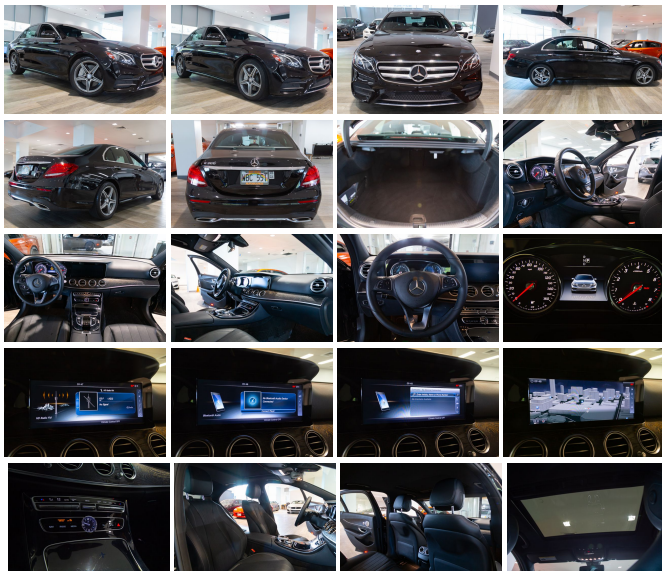

Step into the realm of sophistication and performance with the 2017 Mercedes-Benz E-Class E 300 Luxury—a vehicle that not only exudes elegance but also delivers a driving experience that's second to none. With a mere 43,016 miles on the odometer, this stunning black beauty is primed and ready to offer its next owner the perfect blend of comfort, technology, and performance.

As you approach this magnificent sedan, the first thing you'll notice is the sleek, black exterior, a timeless color that accentuates the car's exquisite lines and the signature Mercedes-Benz styling. The body-color front bumper and rear spoiler add a touch of sportiness, while the LED daytime running lights and dual-tip exhaust hint at the car's luxurious and performance-oriented nature.

Under the hood lies a potent 2.0L Turbo I4 engine, delivering a robust 241 horsepower and 273 ft-lbs of torque. This powerplant is mated to a silky-smooth 9-Speed Shiftable Automatic transmission that ensures you have the right amount of power at your disposal, whether you're cruising on the highway or navigating city streets.

This 2017 Mercedes-Benz E-Class E 300 Luxury isn't just a car; it's a statement—a testament to your discerning taste and desire for a vehicle that offers more than just transportation. It's a sanctuary on wheels, a command center for the road, and a symbol of your success.