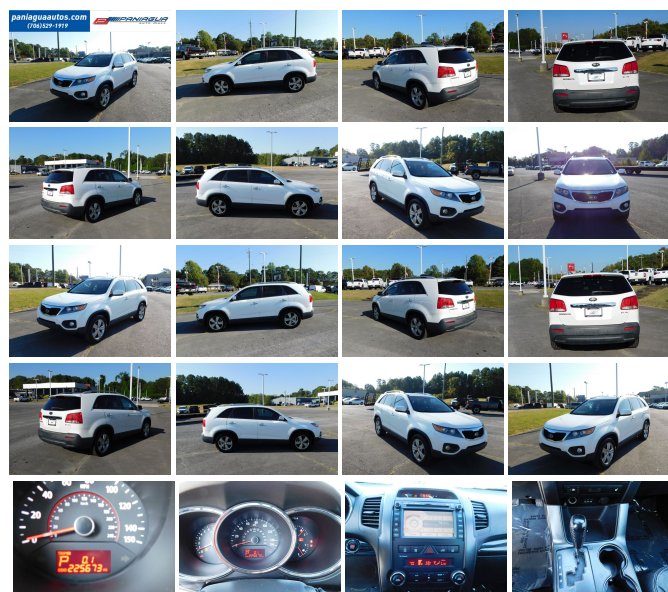

2013 Kia Sorento EX

Paniagua Auto Mall - 706-529-1919& 423-472-4045 - View this car on our website at paniaguaautos.com/7250281/ebrochure