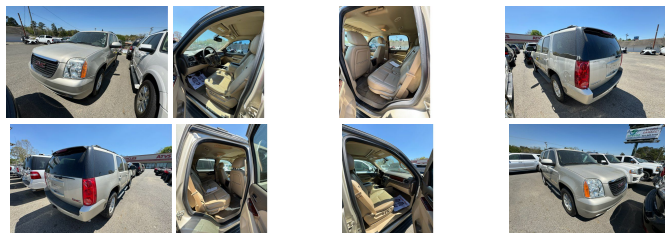

## 2013 GMC Yukon SLT

View this car on our website at [johngibsonautosales.com/7250237/ebrochure](http://johngibsonautosales.com/7250237/ebrochure)

### Specifications:

<b>Year:</b>	2013
<b>VIN:</b>	1GKS1CE01DR325634
<b>Make:</b>	GMC
<b>Stock:</b>	44515R2
<b>Model/Trim:</b>	Yukon SLT
<b>Condition:</b>	Pre-Owned
<b>Body:</b>	SUV
<b>Exterior:</b>	GOLD
<b>Engine:</b>	Vortec Iron Block 5.3L Flex Fuel V8 320hp 335ft. lbs.
<b>Interior:</b>	N/A
<b>Transmission:</b>	6-Speed Shiftable Automatic
<b>Mileage:</b>	161,844
<b>Economy:</b>	City 11 / Highway 16

### Exterior

- Front bumper color: body-color- Mirror color: body-color
- Exterior entry lights: approach lamps- Front fog lights- Side mirrors: heated
- Roof rack crossbars: black- Spare tire size: full-size matching- Spare wheel type: steel
- Tire Pressure Monitoring System- Wheels: aluminum alloy
- Liftgate window: manual flip-up- Power windows- Rear wiper: intermittent
- Solar-tinted glass- Window defogger: rear