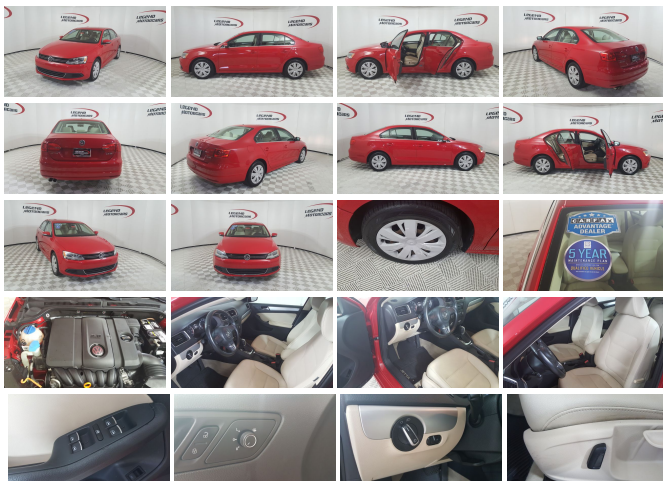

2013 Volkswagen Jetta SE PZEV

View this car on our website at legendmotorcars.com/7249958/ebrochure

Website Price **\$10,450**

Specifications:

Year:	2013
VIN:	3VWDP7AJ4DM432345
Make:	Volkswagen
Stock:	18493
Model/Trim:	Jetta SE PZEV
Condition:	Pre-Owned
Body:	Sedan
Exterior:	[G2G2] Tornado Red
Engine:	2.5L
Interior:	Cornsilk Beige Leatherette
Mileage:	68,175
Drivetrain:	Front Wheel Drive
Economy:	City 24 / Highway 31

Come test drive this Clean, Economical and Stylish 2013 Volkswagen Jetta. This Jetta is powered by a fuel efficient 2.5 liter single overhead cam I5 engine mated with a smooth shifting automatic transmission. It is equipped with power windows and locks, tilt wheel, power mirrors, cruise, front/side airbags, safety curtain, anti lock brakes, traction control, tire pressure monitoring, all weather mats, power recline front seats, remote keyless entry, AM/FM CD with aux audio jack and 16" wheels.

All of our vehicles undergo an extensive multi point inspection/reconditioning. We now offer a complimentary 5 year maintenance plan on all vehicles in stock. We specialize in Guaranteed approvals, affordable down payments and payment plans for most any budget. We also have a clean and clear title plus Free CarFax Buyback Guarantee. For more information please call 972-272-7500 or visit www.legendmotorcars.com. We Want to Earn Your Business!

Exterior

- Front bumper color: body-color- Grille color: black with chrome accents
- Mirror color: body-color- Daytime running lights- Side mirrors: heated
- Spare wheel type: steel- Tire Pressure Monitoring System- Wheels: steel
- Front wipers: variable intermittent- Window defogger: rear