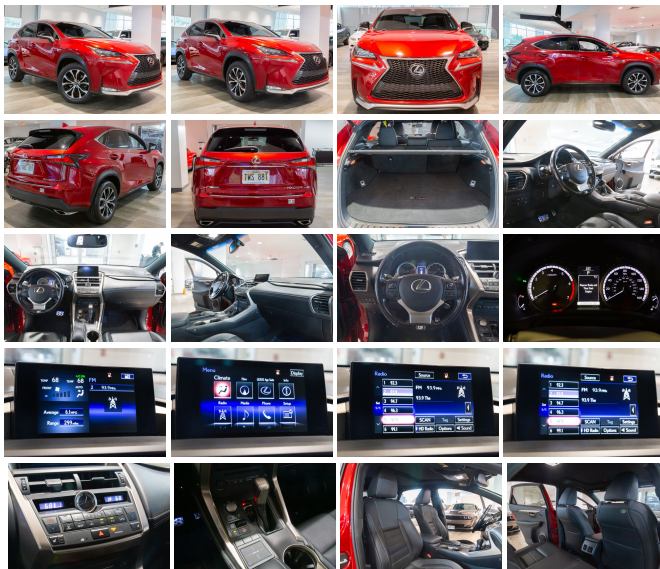

Step into the world of luxury and performance with this captivating 2016 Lexus NX 200t. With a mere 52,106 miles on the odometer, this stunning red beauty is a paragon of sophistication and reliability, ready to deliver an exhilarating driving experience to its next fortunate owner.

As you slide into the cabin, you're welcomed by the luxurious embrace of black leatherette seats that cradle you in comfort and style. The interior is a sanctuary of modern design and technology, tailored to provide an intuitive and indulgent driving environment. Every journey becomes a first-class experience, whether you're cruising through the city or embarking on a cross-country adventure.

At the heart of this automotive masterpiece is a potent 2.0L Turbo I4 engine, delivering a robust 235 horsepower and 258 ft-lbs of torque. Paired with a 6-speed shiftable automatic transmission, it offers a dynamic and responsive drive that's both smooth and exhilarating. The powertrain is a harmonious blend of efficiency and performance, ensuring that every drive is as thrilling as it is refined.

convenience, all designed to enhance your driving experience.

Music lovers will be in awe of the crystal-clear audio emanating from the 8-speaker sound system, complete with speed-sensitive volume control, SiriusXM satellite radio, and an MP3 Playback In-Dash CD player. Every note, every beat, is rendered with impeccable clarity, transforming your vehicle into a moving concert hall.