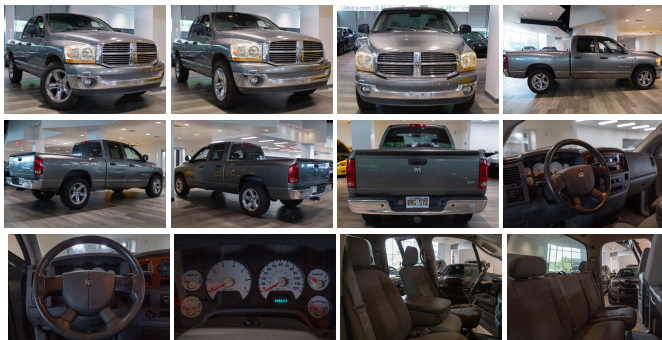

2006 Dodge Ram 1500 SLT

View this car on our website at autosourcehawaii.com/7247813/ebrochure

Our Price **$14,995**

Retail Value **$16,995**

Specifications:

Year:	2006
VIN:	1D7HA18N16S597846
Make:	Dodge
Stock:	6S597846
Model/Trim:	Ram 1500 SLT
Condition:	Pre-Owned
Body:	Pickup Truck
Exterior:	Mineral Gray Metallic
Engine:	4.7L V8 235hp 300ft. lbs.
Interior:	Medium Slate Gray
Transmission:	5-Speed Automatic
Mileage:	143,595
Drivetrain:	Rear Wheel Drive
Economy:	City 11 / Highway 14

Step into the realm of robust performance and undeniable reliability with this iconic 2006 Dodge Ram 1500 SLT. A true testament to American engineering, this pickup truck is not just a vehicle; it's a powerhouse companion ready to take on any challenge. With 143,595 miles on the odometer, this Ram has been meticulously maintained and is poised to deliver countless more miles of loyal service.

The exterior of this Ram 1500 is draped in a sleek, gray coat that exudes a sense of strength and sophistication. The chrome front bumper shines with pride, hinting at the rugged capabilities within. The pickup bed light ensures that your cargo is always visible, no matter the time of day, making loading and unloading a breeze.

Slide into the spacious gray interior, where comfort meets functionality. The split-bench front seat offers a welcoming embrace after a long day's work, while the power steering and power outlet(s) at the front ensure that you're always in control and connected. The clock and powertrain hour meter keep you punctual and informed about your vehicle's performance, allowing you to focus on the road ahead.

Under the hood lies the heart of this beast – a 4.7L V8 engine that churns out an impressive 235hp and 300 ft. lbs. of torque. Paired with a smooth-shifting 5-Speed Automatic transmission, this Ram delivers a driving experience that is both exhilarating and efficient. Whether you're towing, hauling, or simply cruising down the highway, this powertrain ensures you have the muscle when you need it most.

Safety is paramount in the 2006 Dodge Ram 1500 SLT. Equipped with child safety door locks, electronic brakeforce distribution, and front