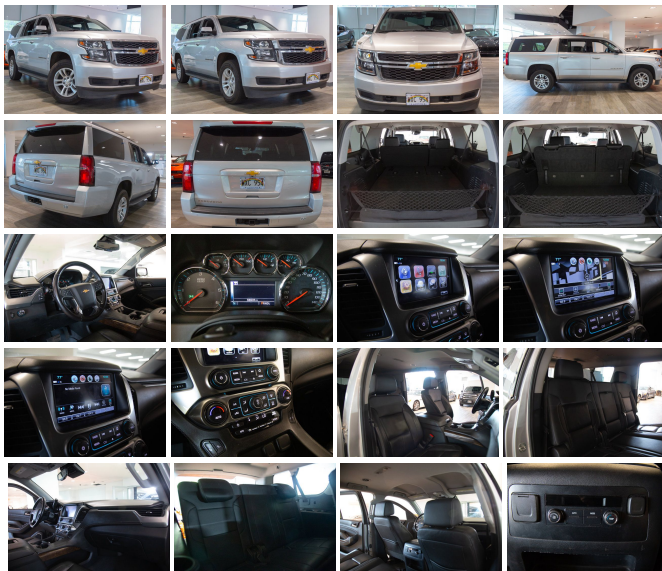

Step into the world of refined power and unparalleled comfort with the 2020 Chevrolet Suburban LT, a true embodiment of what a full-sized SUV should be. With a mere 58,906 miles on the odometer, this silver marvel is just getting started on its journey to deliver exceptional experiences for you and your passengers.

As you approach the Suburban, the gleaming silver exterior promises a vehicle that's as stylish as it is functional. The bold stance and commanding presence of this SUV on the road are undeniable, turning heads wherever it roams.

Opening the door reveals a spacious and luxurious black interior that speaks volumes of the Suburban's commitment to comfort. The seating, crafted with meticulous attention to detail, invites you and your passengers to enjoy every mile in absolute relaxation. The EcoTec3 5.3L V8 engine, boasting 355 horsepower and 383 ft. lbs. of torque, sits at the heart of this beast, ready to provide a smooth yet powerful ride. Whether you're cruising down the highway or navigating through city streets, the 6-speed shiftable automatic transmission ensures a seamless driving experience.

Entertainment is paramount in the Suburban LT. The 8-inch Chevrolet

Intertainment System stands as the command center for all your media needs. Enjoy the concert-like sound quality from the 8-speaker Bose audio system, complete with a subwoofer for that extra depth. Listen to your favorite tunes through Pandora, or choose from a plethora of satellite radio options with SiriusXM. The speed-sensitive volume control adapts to ambient noise, ensuring your audio experience is always optimal.