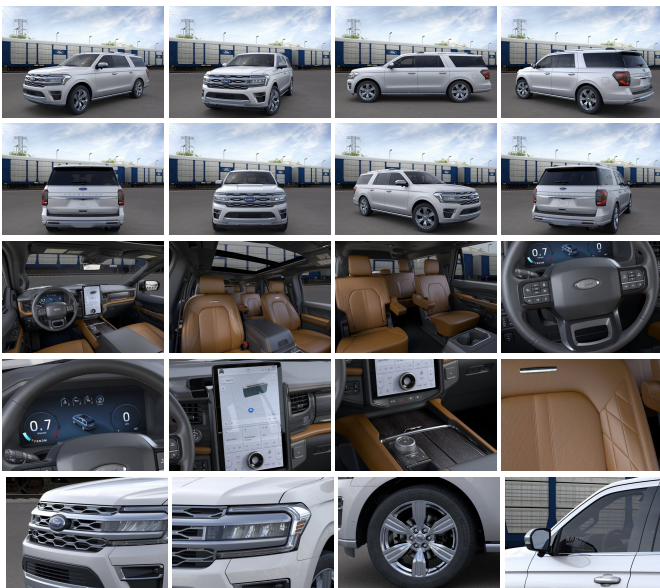

2024 Ford Expedition MAX Platinum

View this car on our website at askjorgelopez.com/7247206/ebrochure

Our Price **\$88,060**

Specifications:

Year:	2024
VIN:	1FMJK1L81REA21439
Make:	Ford
Stock:	EA21439
Model/Trim:	Expedition MAX Platinum
Condition:	New
Body:	SUV
Exterior:	ICONIC SILVER METALLIC
Engine:	EcoBoost 3.5L Twin Turbo V6 400hp 480ft. lbs.
Interior:	LUX LEATHER TRIM W/ MCS DELETE CARMELO
Transmission:	10-Speed Shiftable Automatic
Mileage:	6
Drivetrain:	Rear Wheel Drive

"Purchasing the perfect vehicle couldn't be easier! Make the right choice with this impeccable 2024 Ford Expedition Max. Tire Specific Low Tire Pressure Warning, Side Impact Beams, Safety Canopy System Curtain 1st, 2nd And 3rd Row Airbags, Right Side Camera, Rear Child Safety Locks.*Fully-Loaded with Additional Options*HEAVY-DUTY TRAILER TOW PACKAGE -inc: 3.73 Axle Ratio, non-limited-slip rear axle, 360-Degree Camera w/Trailer Reverse Guidance, Integrated Trailer Brake Controller, 26mm Engine Radiator, Pro Trailer Backup Assist, EQUIPMENT GROUP 600A STANDARD PACKAGE -inc: Continuous Controlled Damping (CCD), suspension road preview, ICONIC SILVER METALLIC, HEAVY-DUTY TRAILER TOW PACKAGE -inc: 3.73 Axle Ratio, non-limited-slip rear axle, 360-Degree Camera w/Trailer Reverse Guidance, Integrated Trailer Brake Controller, 26mm Engine Radiator, Pro Trailer Backup Assist, FRONT LICENSE PLATE BRACKET -inc: Standard in states requiring two license plates and optional to all others, EQUIPMENT GROUP 600A STANDARD PACKAGE -inc: Continuous Controlled Damping (CCD), suspension road preview, ENGINE: 3.5L ECOBOOST V6 (STD), BLACK ROOF-RAIL CROSSBARS, Window Grid Antenna, Wheels: 22" 12-Spoke Polished Aluminum -inc: Continuous Controlled Damping (CCD), suspension road preview.* Visit Us Today *Come in for a quick visit at Tomball Ford, 22702 Tomball Parkway, Tomball, TX 77375 to claim your Ford Expedition Max!"