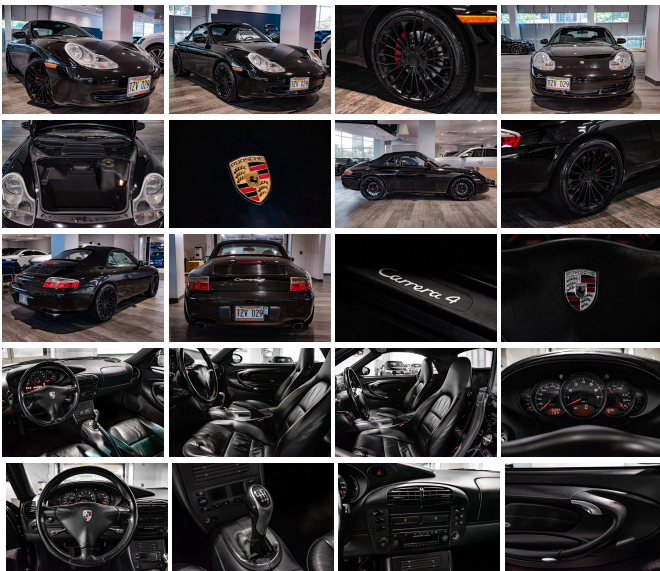

2001 Porsche 911 Carrera

View this car on our website at autosourcehawaii.com/7247153/ebrochure

Our Price **$39,995**

Retail Value **$41,995**

Specifications:

Year:	2001
VIN:	WP0CA29911S651974
Make:	Porsche
Stock:	1S651974
Model/Trim:	911 Carrera
Condition:	Pre-Owned
Body:	Convertible
Exterior:	Black
Engine:	3L NA H6 double overhead cam (DOHC) 24V
Interior:	Black Leather
Transmission:	5-Speed Automatic
Mileage:	35,294

Step into a realm of timeless elegance and exhilarating performance with this stunning 2001 Porsche 911 Carrera, a true masterpiece of automotive engineering. With a mere 35,294 miles on the odometer, this exquisite machine is just beginning to stretch its legs on the open road, promising a symphony of driving pleasure for its next discerning owner.

Dressed to impress in a sleek black exterior, this Porsche 911 Carrera exudes sophistication from every angle. The paintwork is deep and lustrous, enveloping the car's iconic curves and aerodynamic silhouette. It's a color that doesn't just whisper luxury; it roars prestige.

Slip inside, and you are immediately cocooned in a world of black leather that speaks volumes of the car's impeccable taste and sporty intentions. The seats offer a perfect blend of comfort and support, cradling you as you command this chariot of power. The leather extends to the steering wheel and shift knob, providing a tactile experience that connects you to the machine in a way only a Porsche can.