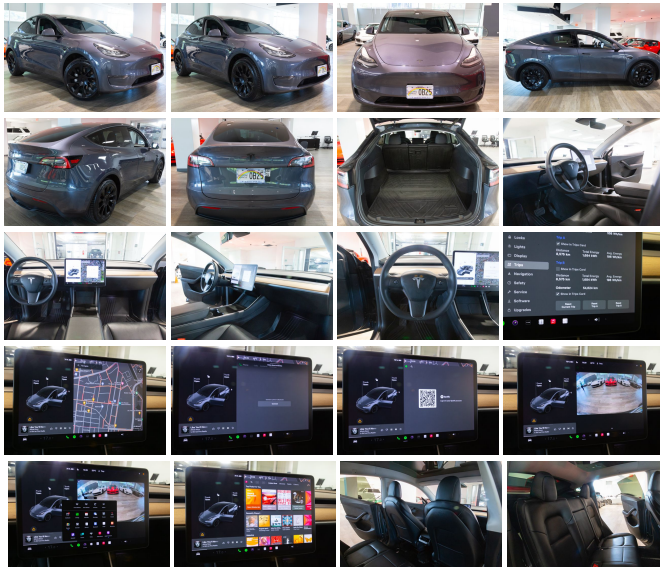

Step into the future of driving with the awe-inspiring 2021 Tesla Model Y Long Range, a paragon of electric mobility that redefines the essence of luxury and performance in an SUV. With a mere 33,644 miles on the odometer, this exquisite gray masterpiece is poised to deliver an exhilarating driving experience that is both environmentally conscious and exceptionally stylish.

The heart of this Tesla Model Y beats with a robust electric motor, producing a breathtaking 346 horsepower and 389 ft-lbs of torque, instantly available at your command. The seamless 1-Speed Direct-Drive Automatic transmission ensures that power delivery is both smooth and immediate, offering an electrifying ride that is as silent as it is swift.

Step inside the cabin and be enveloped by the sumptuous black leatherette interior, where every detail has been meticulously crafted for your comfort and convenience. The expansive 15-inch infotainment screen stands proudly at the center of the dashboard, offering a touch screen display that is both intuitive and responsive. With real-time traffic navigation data, you'll glide through the city streets or cruise down highways with the utmost confidence, while the Tesla App integration allows you to control horn and light operations with just a tap on your smart device.

The Model Y doesn't just connect you to the road; it connects you to the world. With Bluetooth connectivity, a Wi-Fi hotspot, and the TuneIn Internet radio app, your favorite music, podcasts, and audiobooks are always within reach. The 560-watt audio system, complete with 14 speakers and a subwoofer, envelopes you in a rich, immersive sound