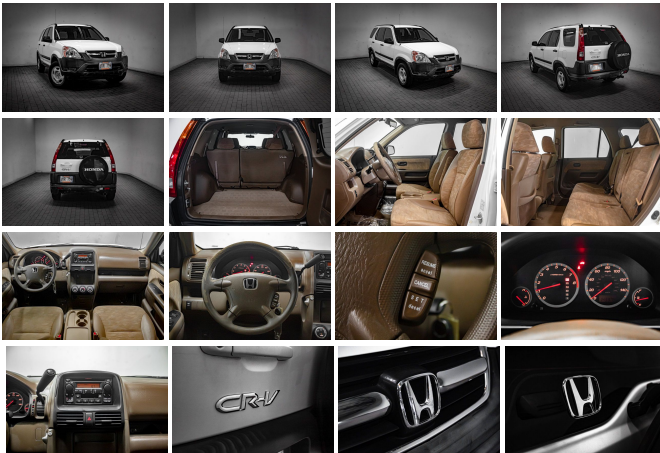

2002 Honda CR-V LX

View this car on our website at autosourcehawaii.com/7247136/ebrochure

Our Price **\$7,995**

Retail Value **\$9,995**

Specifications:

Year:	2002
VIN:	JHLRD68462C018609
Make:	Honda
Stock:	2C018609
Model/Trim:	CR-V LX
Condition:	Pre-Owned
Body:	SUV
Exterior:	White
Engine:	2L NA I4 double overhead cam (DOHC) 16V
Interior:	BROWN Cloth
Transmission:	4-Speed Automatic
Mileage:	143,374
Drivetrain:	Front Wheel Drive
Economy:	City 20 / Highway 26

Step into the world of reliability and comfort with this timeless classic — the 2002 Honda CR-V LX. With a modest mileage of just 143,374 miles, this dependable ride is poised to take you on many more adventures. Its striking white exterior promises a sleek presence on the road, while the warm brown cloth interior invites you in to experience a cabin designed with your comfort in mind.

Under the hood lies the heart of this enduring SUV — a robust 2L NA I4 double overhead cam (DOHC) 16V engine, which offers a perfect blend of efficiency and power. Paired with a smooth-shifting 4-Speed Automatic transmission, this CR-V provides a driving experience that is both responsive and relaxed, ensuring you enjoy every mile behind the wheel.

As you slide into the driver's seat, you'll be greeted by the welcoming embrace of the bucket-style front seats, offering the perfect vantage point for both city commutes and countryside escapades. The rear passengers are not forgotten, with the split-bench seating allowing for flexible cargo solutions and comfortable travel for friends and family alike.