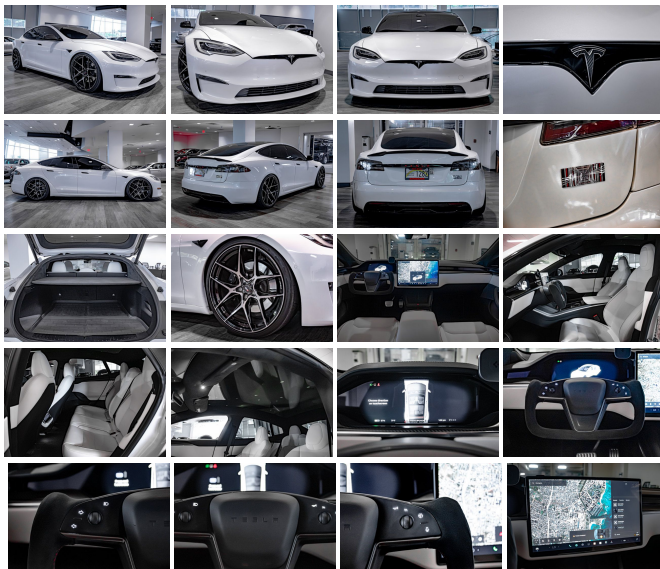

2022 Tesla Model S Plaid I Wheel Pkg \$3,995

View this car on our website at autosourcehawaii.com/7247120/ebrochure

Our Price **\$79,995**

Retail Value **\$89,995**

Specifications:

Year:	2022
VIN:	5YJSA1E60NF461104
Make:	Tesla
Stock:	7901996A
Model/Trim:	Model S Plaid I Wheel Pkg \$3,995
Condition:	Pre-Owned
Body:	Sedan
Exterior:	White
Engine:	Electric 1020hp
Interior:	White Leather
Transmission:	1-Speed Direct-Drive Automatic
Mileage:	15,473
Drivetrain:	All Wheel Drive
Economy:	City 119 / Highway 112

Step into the future of luxury and performance with the stunning 2022 Tesla Model S Plaid, a paragon of electric innovation that seamlessly blends opulence with adrenaline-pumping power. Coated in a sleek white exterior, this all-electric masterpiece is not just a car; it's a statement—a declaration that you have arrived, and you've done so in unparalleled style.

The moment you slide into the cockpit, you are greeted by the pristine white leatherette interior that exudes a sense of purity and sophistication. The expansive 17-inch infotainment screen stands proudly at the center of the dashboard, an emblem of modernity that provides you with a gateway to a world of entertainment, connectivity, and convenience at your fingertips.

Entertainment is redefined in the Tesla Model S Plaid, with a rear 8-inch video monitor that keeps passengers engaged, while the 960-watt sound system with 22 speakers envelops you in an acoustic experience that rivals the most prestigious concert halls. SiriusXM satellite radio, Slacker internet radio app, and a radio data system with digital sound processing offer an endless array of audio options to suit any mood.