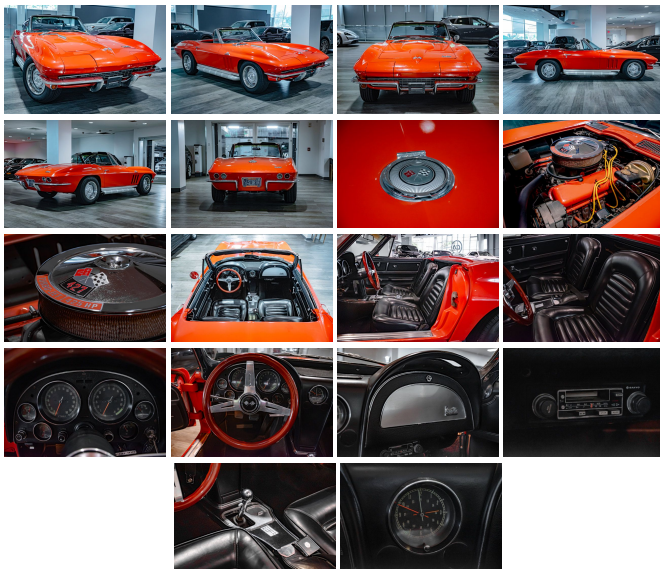

1966 Chevrolet Corvette Convertible

View this car on our website at autosourcehawaii.com/7247116/ebrochure

Our Price **$79,995**

Retail Value **$89,995**

Specifications:

Year:	1966
VIN:	1946765105565
Make:	Chevrolet
Stock:	65105565
Model/Trim:	Corvette Convertible
Condition:	Pre-Owned
Body:	Convertible
Exterior:	Red
Engine:	427 Big Block
Interior:	BLACK
Transmission:	manual
Mileage:	77,861
Drivetrain:	Rear Wheel Drive

Step into the epitome of American muscle and timeless style with this iconic 1966 Chevrolet Corvette Coupe. With only 77,861 miles on the odometer, this stunning piece of automotive history is a testament to the enduring appeal of the Corvette legacy.

Let your heart race as you gaze upon the radiant red exterior of this classic beauty. The paint job is a head-turner, showcasing the sleek and curvaceous lines that have made the Corvette an enduring symbol of power and prestige. This vehicle isn't just a mode of transportation; it's a statement piece, a conversation starter, and a rolling work of art.

As you slide into the driver's seat, you'll be enveloped by the luxurious black interior that speaks volumes of the Corvette's dedication to driver comfort and aesthetic appeal. The seats, crafted with care and designed to provide support on those spirited drives, invite you to become one with the vehicle. The interior is not just a cabin; it's a cockpit designed for the enthusiast who appreciates the finer things in life.