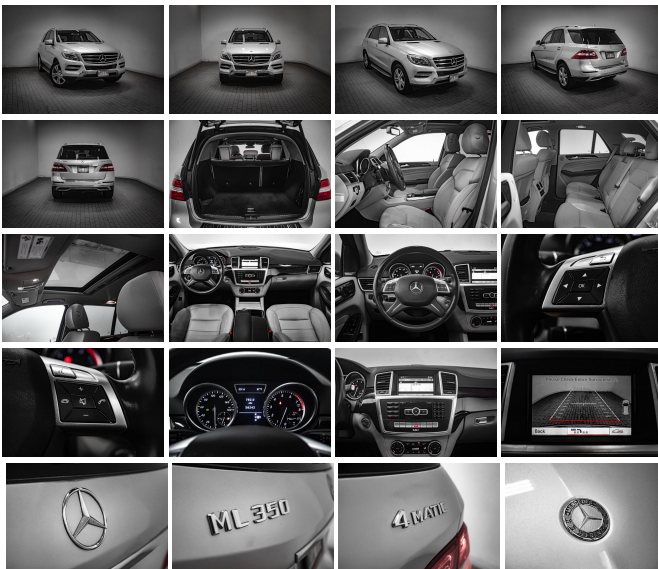

**\*\*Step into Excellence with the 2012 Mercedes-Benz M-Class ML 350\*\***

Embark on a journey of luxury and performance with this exceptional 2012 Mercedes-Benz M-Class ML 350, a vehicle that combines the prestigious heritage of Mercedes-Benz with modern innovation. With only 58,233 miles on the odometer, this silver beauty is poised to deliver a driving experience that is both exhilarating and refined.

**\*\*Exterior Elegance\*\***

The sleek silver exterior of this ML 350 exudes sophistication and class, ensuring that you will turn heads wherever you go. The vehicle is equipped with an array of features designed for convenience and style, including run-flat tires that offer peace of mind, black roof rack crossbars for added utility, and heated side mirrors for clear visibility in all conditions. The power-adjustable side mirrors, rear fog lights, and front fog lights enhance safety and visibility, while the exterior entry lights with approach lamps welcome you with open arms. The body-color mirror and front bumper create a seamless and attractive look, complemented by the stylish running boards that add both function and flair.

**\*\*Interior Indulgence\*\***

Step inside to a cabin where comfort meets sophistication. The other leatherette interior provides a luxurious touch that is both durable and inviting. The wireless data link with Bluetooth connectivity allows for effortless communication and entertainment, while the TeleAid satellite communications system ensures that assistance is just a call away. The 6-disc In-Dash CD player with speed-sensitive volume control offers a