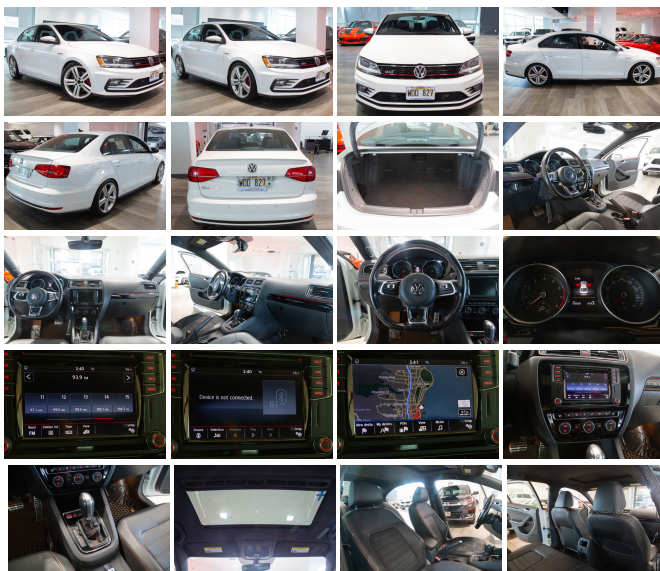

****2017 Volkswagen Jetta GLI – A Blend of Performance, Style, and Sophistication****

Step into the realm of exhilarating performance and refined luxury with this stunning 2017 Volkswagen Jetta GLI, a vehicle that has been meticulously engineered to deliver an unparalleled driving experience. With a modest 92,631 miles on the odometer, this pristine white beauty is poised to inject thrill into your daily commute and turn heads wherever you go.

****Exquisite Exterior & Interior****

Dressed in a radiant white exterior, this Jetta GLI exudes a sense of purity and sophistication that is both timeless and modern. The body-color front bumper seamlessly integrates with the vehicle's sleek lines, while the dual-tip exhaust hints at the power that lies beneath the hood. The allure continues as you open the door to reveal an inviting interior, swathed in sumptuous black leatherette that promises both comfort and style. The meticulously crafted cabin is a testament to Volkswagen's commitment to quality and attention to detail.

****Turbocharged Performance****

Under the hood, the heart of this Jetta GLI is a robust 2.0L Turbocharged I4 engine that pumps out an impressive 210 horsepower and 207 ft. lbs. of torque. Mated to a 6-Speed Double Clutch transmission, this car delivers a driving experience that is both smooth and responsive. Whether you're accelerating onto the highway or navigating tight city streets, this Jetta GLI offers the perfect balance of power and agility to make every journey exhilarating.