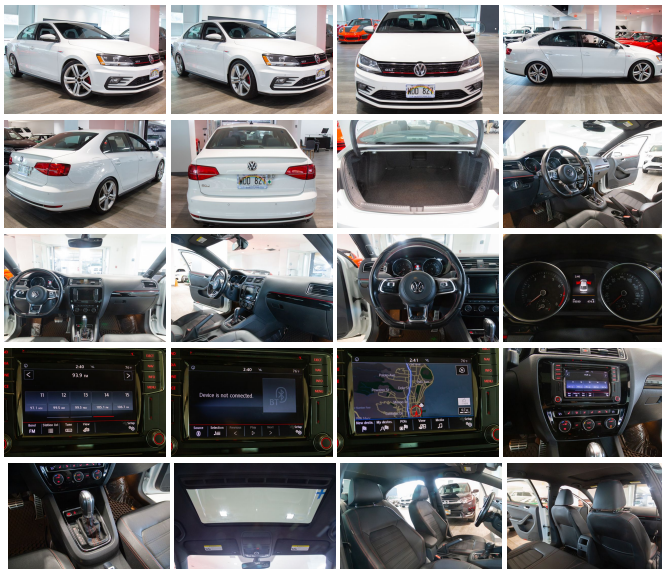

****2017 Volkswagen Jetta GLI – A Blend of Performance, Style, and Sophistication****

Step into the realm of exhilarating performance and refined luxury with this stunning 2017 Volkswagen Jetta GLI, a vehicle that has been meticulously engineered to deliver an unparalleled driving experience. With a modest 92,631 miles on the odometer, this pristine white beauty is poised to inject thrill into your daily commute and turn heads wherever you go.

****Exquisite Exterior & Interior****

Dressed in a radiant white exterior, this Jetta GLI exudes a sense of purity and sophistication that is both timeless and modern. The body-color front bumper seamlessly integrates with the vehicle's sleek lines, while the dual-tip exhaust hints at the power that lies beneath the hood. The allure continues as you open the door to reveal an inviting interior, swathed in sumptuous black leatherette that promises both comfort and style. The meticulously crafted cabin is a testament to Volkswagen's commitment to quality and attention to detail.

****Turbocharged Performance****

Under the hood, the heart of this Jetta GLI is a robust 2.0L Turbocharged I4 engine that pumps out an impressive 210 horsepower and 207 ft. lbs. of torque. Mated to a 6-Speed Double Clutch transmission, this car delivers a driving experience that is both smooth and responsive. Whether you're accelerating onto the highway or navigating tight city streets, this Jetta GLI offers the perfect balance of power and agility to make every journey exhilarating.