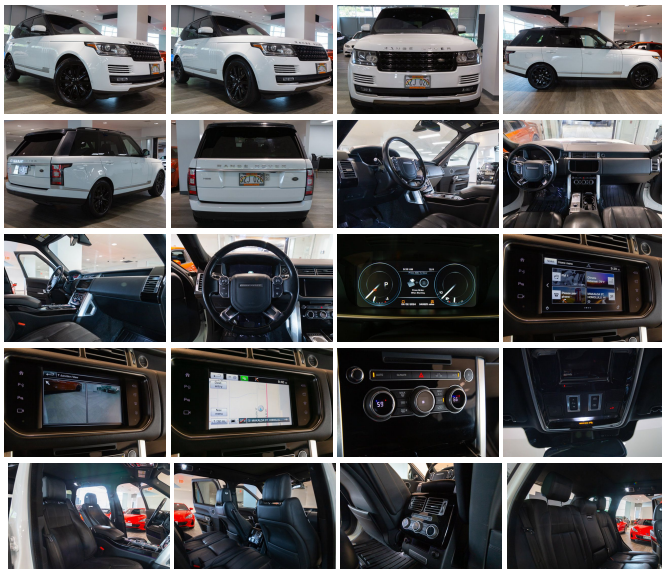

2016 Land Rover Range Rover HSE

View this car on our website at autosourcehawaii.com/7247058/ebrochure

Our Price **\$39,995**

Retail Value **\$41,995**

Specifications:

Year:	2016
VIN:	SALGS2PF0GA301136
Make:	Land Rover
Stock:	0R69559A
Model/Trim:	Range Rover HSE
Condition:	Pre-Owned
Body:	SUV
Exterior:	WHITE*
Engine:	3.0L Supercharged V6 380hp 332ft. lbs.
Interior:	BLACK Leather
Transmission:	8-Speed Shiftable Automatic
Mileage:	48,819
Drivetrain:	4 Wheel Drive
Economy:	City 17 / Highway 23

Step into the realm of luxury and power with this immaculate 2016 Land Rover Range Rover HSE, a vehicle that not only commands the road but also offers an oasis of comfort and sophistication for its occupants. With a mere 48,819 miles on the odometer, this pristine white beauty is eager to take you on many more adventurous journeys in unparalleled style.

At the heart of this majestic SUV lies a potent 3.0L Supercharged V6 engine, delivering a robust 380 horsepower and 332 lb-ft of torque. Mated to an 8-Speed Shiftable Automatic transmission, this Range Rover HSE provides a driving experience that is both exhilarating and refined, ensuring that every journey is as enjoyable as it is effortless.

The exterior of this Range Rover is a statement in itself, with its classic white finish that exudes purity and elegance. As you approach, the vehicle stands poised, ready to envelop you in its luxurious embrace. The moment you slide into the driver's seat, you're greeted by the sumptuous black leather interior that speaks volumes of the vehicle's meticulous craftsmanship and attention to detail.