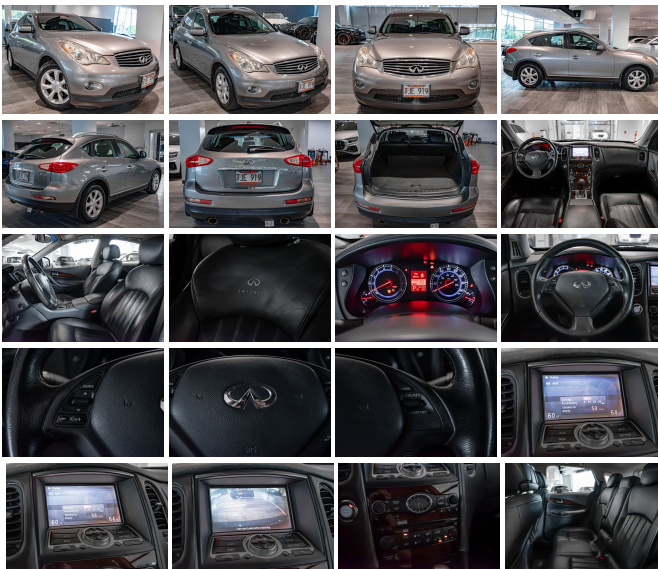

****Step into Luxury and Performance with the 2009 INFINITI EX35 Journey****

Prepare to be captivated by the harmonious blend of elegance and power with this stunning 2009 INFINITI EX35 Journey. Boasting a modest 101,602 miles on the odometer, this vehicle is a gem that combines the thrill of a sports car with the sophistication of a luxury crossover.

****Exquisite Interior Design****

As you open the door, you're greeted by a lavish interior bathed in a sumptuous leather that promises comfort and style. The cabin's ambiance is one of pure refinement, where every journey becomes an indulgence for the senses. The automatic climate control ensures that your drive is wrapped in a cocoon of perfect temperature, no matter what the weather outside has in store.

****Sophisticated Exterior Styling****

The exterior of the EX35 Journey is a true work of art. The body-color

front bumper and mirror caps blend seamlessly with the chrome door handles, creating an aesthetic that is both sleek and commanding. The dual-tip exhaust hints at the vehicle's performance capabilities, while the aluminum alloy wheels provide a touch of class that will turn heads as you glide by. At night, the exterior entry lights cast a welcoming glow, illuminating puddle lamps to guide your way.

For the audiophile, the journey is never dull with a 6-speaker audio system that brings your favorite tunes to life. With SiriusXM Satellite Radio and a 6-disc In-Dash CD player, your music choices are as limitless as the road ahead.