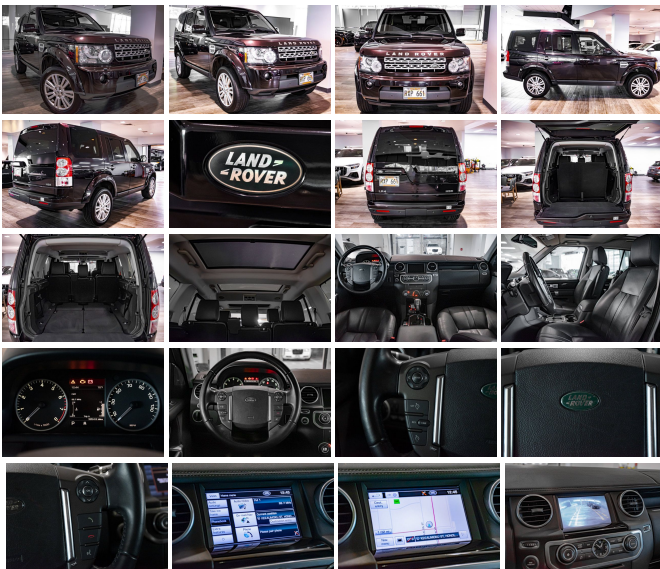

2012 Land Rover LR4 HSE

View this car on our website at autosourcehawaii.com/7247044/ebrochure

Our Price **\$24,995**

Retail Value **\$26,995**

Specifications:

Year:	2012
VIN:	SALAG2D40CA633257
Make:	Land Rover
Stock:	CA633257
Model/Trim:	LR4 HSE
Condition:	Pre-Owned
Body:	SUV
Exterior:	Gray
Engine:	5.0L V8 375hp 375ft. lbs.
Interior:	BLACK Leather
Transmission:	6-Speed Shiftable Automatic
Mileage:	83,150
Drivetrain:	All Wheel Drive
Economy:	City 12 / Highway 17

As you approach this majestic SUV, the sleek gray exterior promises a presence that is both commanding and elegant. The body-color mirrors and rear spoiler blend seamlessly with the design, accentuating the LR4's athletic stance. The LED taillights and rear fog lights ensure you are visible in all conditions, while the front fog lights and puddle lamps provide clarity and convenience during your nocturnal journeys.

Slip inside, and you'll be enveloped in the opulent embrace of the black leather interior, a sanctuary of comfort and style. The cabin is your personal command center, equipped with a hard drive navigation system that guides you effortlessly to your destination. With Bluetooth connectivity and hands-free phone capability, you stay connected to the world without ever taking your hands off the wheel.

But it's not just about luxury; it's about the symphony of sound that fills the cabin. The premium harman/kardon audio system, complete with 14 speakers and a subwoofer, delivers 380 watts of crisp, clear audio that turns every drive into a private concert. Whether you're listening to the in-dash CD or streaming your favorite tunes, your auditory senses are in for a treat.