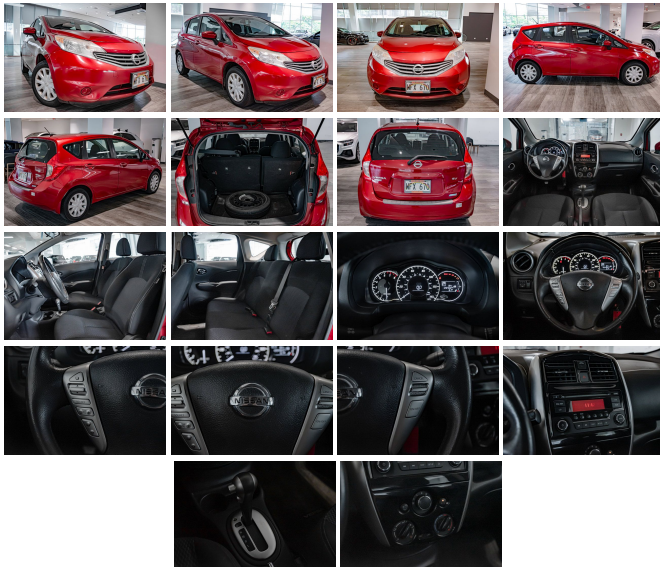

2015 Nissan Versa Note SV

View this car on our website at autosourcehawaii.com/7247032/ebrochure

Our Price **\$9,995**

Retail Value **\$11,995**

Specifications:

Year:	2015
VIN:	3N1CE2CP5FL368062
Make:	Nissan
Stock:	FL368062
Model/Trim:	Versa Note SV
Condition:	Pre-Owned
Body:	Hatchback
Exterior:	Red Brick Metallic
Engine:	1.6L I4 109hp 107ft. lbs.
Interior:	Charcoal
Mileage:	123,459
Drivetrain:	Front Wheel Drive

Step into the world of vibrant efficiency with the 2015 Nissan Versa Note SV, a hatchback that combines practicality with a dash of excitement. Coated in a dazzling red, this vehicle is not just a car; it's a statement on the road that promises to turn heads and spark conversations wherever you go.

Under the hood lies a robust 1.6L I4 engine, producing a peppy 109 horsepower and 107 ft. lbs. of torque, ensuring that this compact powerhouse delivers performance that is as lively as its exterior. The engine is designed to provide an optimal balance of power and fuel economy, making it the perfect companion for both city commutes and highway adventures.

As you slide into the driver's seat, you'll be greeted by an array of features that are tailored to enhance your driving experience. The power steering is variable and speed-proportional, giving you precise control and a responsive feel at any speed. Meanwhile, the convenience of a 12V front power outlet ensures that your devices stay charged and ready to use, while the cargo area light illuminates your belongings, making loading and unloading a breeze, even in low-light conditions.