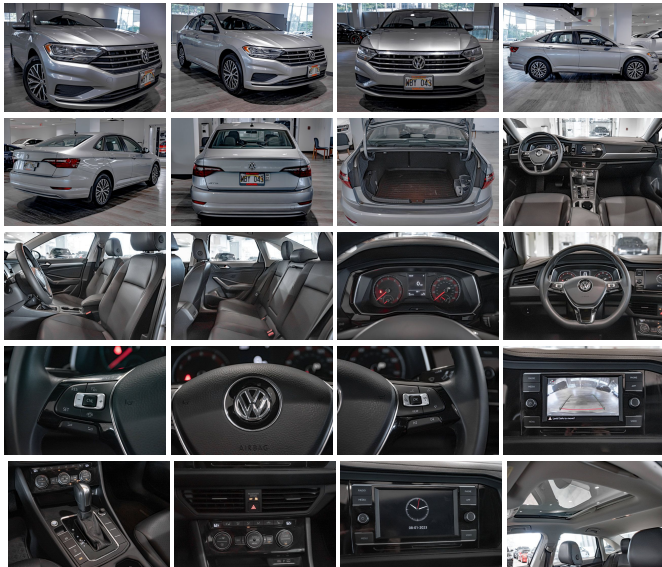

2020 Volkswagen Jetta R-Line

View this car on our website at autosourcehawaii.com/7247014/ebrochure

Our Price **\$22,995**

Retail Value **\$29,995**

Specifications:

Year:	2020
VIN:	3VWCB7BU0LM077000
Make:	Volkswagen
Stock:	LM077000
Model/Trim:	Jetta R-Line
Condition:	Pre-Owned
Body:	Sedan
Exterior:	Gray
Engine:	1.4L Turbo I4 147hp 184ft. lbs. ULEV
Interior:	Gray
Transmission:	8-Speed Shiftable Automatic
Mileage:	25,123
Drivetrain:	Front Wheel Drive
Economy:	City 30 / Highway 40

Step into the realm of refined sophistication and invigorating performance with the 2020 Volkswagen Jetta R-Line. This stunning vehicle, cloaked in a sleek gray exterior, is a masterpiece of German engineering that blends style, comfort, and efficiency into one irresistible package. With a mere 25,123 miles on the odometer, this Jetta is primed and ready to deliver an exhilarating driving experience that's practically brand new.

As you approach, the Jetta R-Line greets you with its LED taillights and approach lamps, instantly signaling its attention to detail and modernity. The body-color front bumper integrates seamlessly with the overall design, giving it a cohesive and sporty appearance that's sure to turn heads. Daytime running lights, also LED, not only enhance visibility but add a touch of elegance to the vehicle's front fascia.

Slip inside, and you'll find yourself surrounded by a gray interior that exudes a sense of calm and luxury. The seats, meticulously crafted for comfort, invite you to settle in and enjoy the ride. The cabin's design is both ergonomic and aesthetically pleasing, ensuring every journey is as enjoyable as it is comfortable.