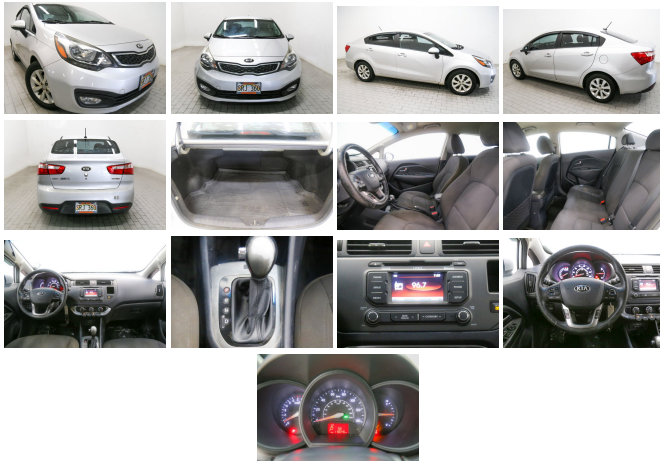

2013 Kia Rio EX

View this car on our website at autosourcehawaii.com/7247009/ebrochure

Our Price **\$7,995**

Retail Value **\$11,995**

Specifications:

| | |
|----------------------|-----------------------------|
| Year: | 2013 |
| VIN: | KNADN4A32D6223207 |
| Make: | Kia |
| Stock: | D6223207 |
| Model/Trim: | Rio EX |
| Condition: | Pre-Owned |
| Body: | Sedan |
| Exterior: | Bright Silver |
| Engine: | 1.6L I4 138hp 123ft. lbs. |
| Interior: | Black |
| Transmission: | 6-Speed Shiftable Automatic |
| Mileage: | 118,040 |
| Drivetrain: | Front Wheel Drive |
| Economy: | City 28 / Highway 36 |

Step into the world of driving pleasure with the 2013 Kia Rio EX, a vehicle that blends economy, style, and comfort into one irresistible package. With a modest 118,040 miles on the odometer, this silver beauty is just hitting its prime, ready to deliver reliable performance and a smooth ride to its next lucky owner.

Inside, you'll be enveloped in a chic black interior that's not just about looks – it's about experience. The cabin is your personal command center, equipped with a 6-speaker audio system that lets you indulge in crystal-clear sound quality, whether you're tuned into SiriusXM satellite radio or enjoying your own playlist via the MP3 playback feature.

But the Rio isn't just a pretty face. Under the hood lies a robust 1.6L I4 engine, boasting 138 horsepower and 123 ft. lbs. of torque, giving you the pep you need to zip through city streets and cruise down highways with confidence. Paired with a 6-speed shiftable automatic transmission, this car offers an engaging driving experience with the flexibility to adapt to your driving style.