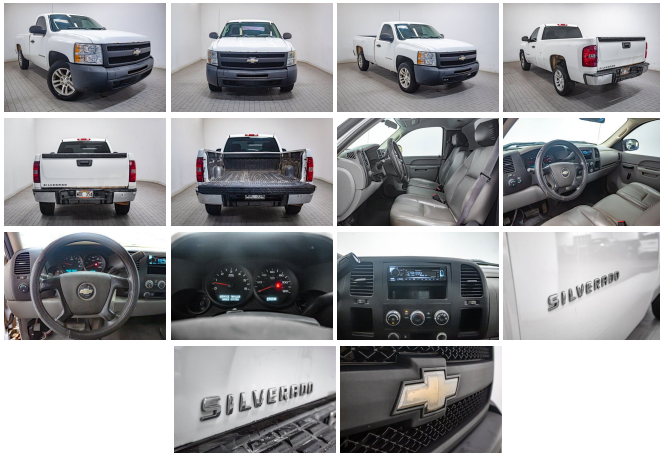

# 2011 Chevrolet Silverado 1500 Work Truck

View this car on our website at [autosourcehawaii.com/7246999/ebrochure](http://autosourcehawaii.com/7246999/ebrochure)

Our Price **\$12,995**

Retail Value **\$16,995**

## Specifications:

<b>Year:</b>	2011
<b>VIN:</b>	1GCNCPEX6BZ180563
<b>Make:</b>	Chevrolet
<b>Stock:</b>	BZ180563
<b>Model/Trim:</b>	Silverado 1500 Work Truck
<b>Condition:</b>	Pre-Owned
<b>Body:</b>	Pickup Truck
<b>Exterior:</b>	Summit White
<b>Engine:</b>	Vortec 4.3L V6 195hp 260ft. lbs.
<b>Interior:</b>	Dark Titanium
<b>Transmission:</b>	4-Speed Automatic
<b>Mileage:</b>	126,765
<b>Drivetrain:</b>	Rear Wheel Drive
<b>Economy:</b>	City 15 / Highway 20

**\*\*2011 Chevrolet Silverado 1500 Work Truck: The Dependable Partner for Work and Play\*\***

Step into the realm of reliability and power with the 2011 Chevrolet Silverado 1500 Work Truck. This vehicle is not just a truck; it's a statement of strength and endurance, with a mileage of 126,765 miles that tells a story of experience and dependability. Coated in a pristine white exterior, this Silverado exudes a sense of purity and professionalism that will stand out whether it's on a job site or cruising the town.

Under the hood lies the heart of this beast – a Vortec 4.3L V6 engine, boasting 195 horsepower and 260 ft-lbs of torque. This powerplant is perfectly paired with a smooth 4-Speed Automatic transmission that delivers a seamless and responsive driving experience. Whether you're towing, hauling, or simply commuting, this Silverado has the muscle to get the job done with ease.