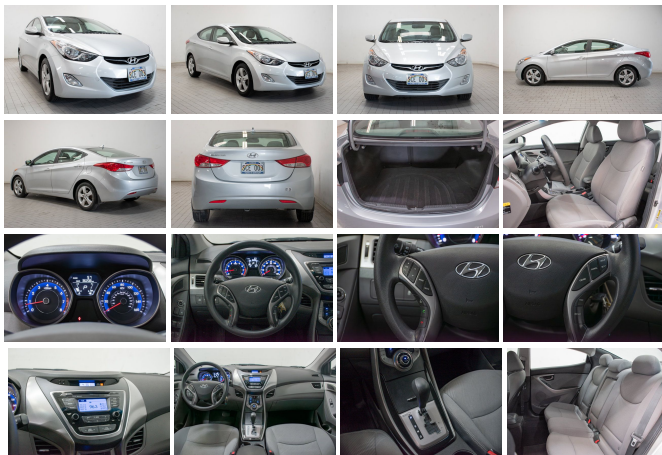

2013 Hyundai Elantra GLS

View this car on our website at autosourcehawaii.com/7246998/ebrochure

Our Price **\$14,995**

Retail Value **\$16,995**

Specifications:

Year:	2013
VIN:	5NPDH4AE0DH411399
Make:	Hyundai
Stock:	DH411399
Model/Trim:	Elantra GLS
Condition:	Pre-Owned
Body:	Sedan
Exterior:	Radiant Silver
Engine:	1.8L I4 148hp 131ft. lbs.
Interior:	Gray
Mileage:	36,142
Drivetrain:	Front Wheel Drive

Step into the realm of refined elegance and exceptional efficiency with the stunning 2013 Hyundai Elantra GLS, a sedan that not only meets but exceeds expectations with its low mileage of just 36,142 miles. Dressed in a sophisticated silver exterior, this vehicle is a testament to timeless style and grace, making it a head-turner on any road it graces.

As you slide into the driver's seat, you'll be enveloped by the serene gray interior that offers a perfect blend of comfort and class. The seats invite you to settle in and enjoy the ride, while the thoughtful layout of the controls ensures that everything you need is right at your fingertips.

The exterior is thoughtfully designed with heated side mirrors for those frosty mornings, daytime running lights for enhanced visibility, and body-color mirror and front bumper that add to the seamless elegance of the vehicle. The six-speaker audio system with speed-sensitive volume control and SiriusXM satellite radio ensures that your favorite tunes are always crisp, clear, and perfectly adjusted to your driving speed.