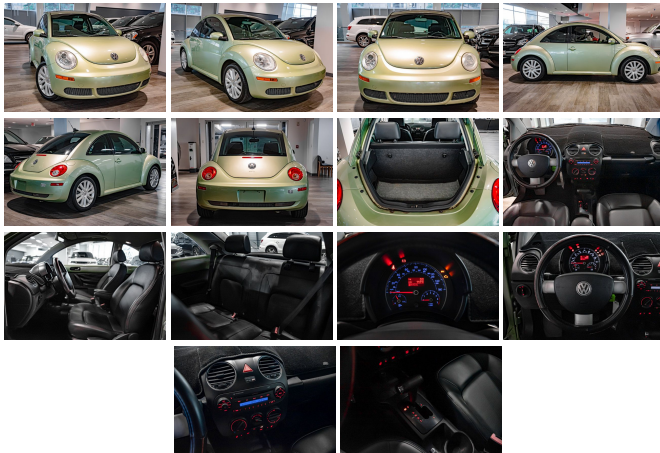

2008 Volkswagen New Beetle Coupe S

View this car on our website at autosourcehawaii.com/7246993/ebrochure

Our Price **\$9,995**

Retail Value **\$11,995**

Specifications:

Year:	2008
VIN:	3VWRW31C68M510181
Make:	Volkswagen
Stock:	8M510181
Model/Trim:	New Beetle Coupe S
Condition:	Pre-Owned
Body:	Hatchback
Exterior:	Green
Engine:	2.5L I5 150hp 170ft. lbs.
Interior:	Black Leatherette
Mileage:	95,935
Drivetrain:	Front Wheel Drive

Step into a world where iconic design and exceptional value coalesce – the 2008 Volkswagen New Beetle Coupe S. With a mere 95,935 miles on the odometer, this Beetle has traversed less distance than many of its contemporaries, promising a long and adventurous road ahead for its next lucky owner.

Nestled in this Beetle's heart is a robust 2.5L I5 engine, delivering a spirited 150hp and 170ft. lbs. of torque. This powerplant is not just about performance; it's about delivering a smooth, responsive drive that turns every errand into an experience and every commute into a joy ride.

The Beetle's exterior is draped in a vibrant and lush green hue, a color that not only turns heads but also pays homage to the Beetle's fun and quirky heritage. This green is not just a color; it's a statement. It's the Beetle's way of whispering to onlookers, "I'm different, and I'm proud."