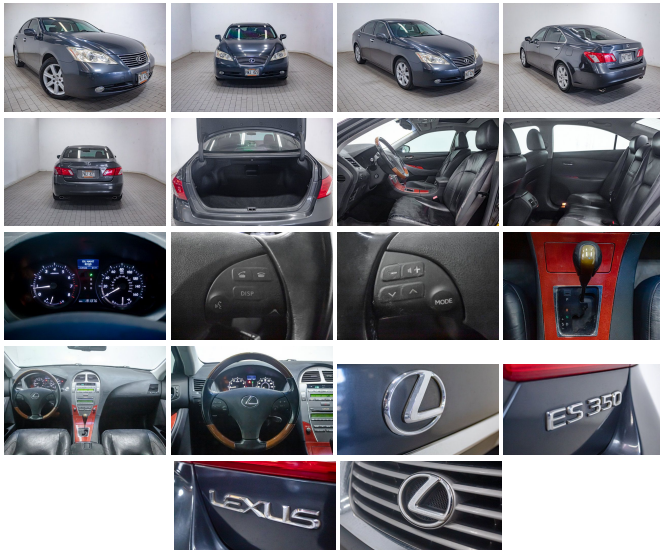

2008 Lexus ES 350 ES 350

View this car on our website at autosourcehawaii.com/7246943/ebrochure

Our Price **\$7,995**

Retail Value **\$9,995**

Specifications:

Year:	2008
VIN:	JTHBJ46G382249473
Make:	Lexus
Stock:	N204546A
Model/Trim:	ES 350 ES 350
Condition:	Pre-Owned
Body:	Sedan
Exterior:	Black
Engine:	3.5L V6 272hp 254ft. lbs.
Interior:	Black Leather
Transmission:	6-Speed Automatic w/Sequential Shift Mode
Mileage:	191,375
Drivetrain:	Front Wheel Drive
Economy:	City 19 / Highway 27

Step into the realm of sophistication and timeless luxury with this exquisite 2008 Lexus ES 350. A true testament to craftsmanship and elegance, this stunning sedan, cloaked in a deep, lustrous black exterior, is more than just a vehicle—it's a statement.

With a robust 3.5L V6 engine that produces an impressive 272 horsepower and 254 ft-lbs of torque, this Lexus ES 350 offers a driving experience that is both exhilarating and smooth. The 6-speed automatic transmission with sequential shift mode gives you the power to glide through gears with the finesse of a maestro, ensuring a ride that is as responsive as it is serene.

With 191,375 miles on the odometer, this Lexus ES 350 has proven its endurance and stands ready to offer many more miles of luxurious travel. It's a vehicle that has been crafted for those who understand that true luxury is timeless and that elegance never fades.