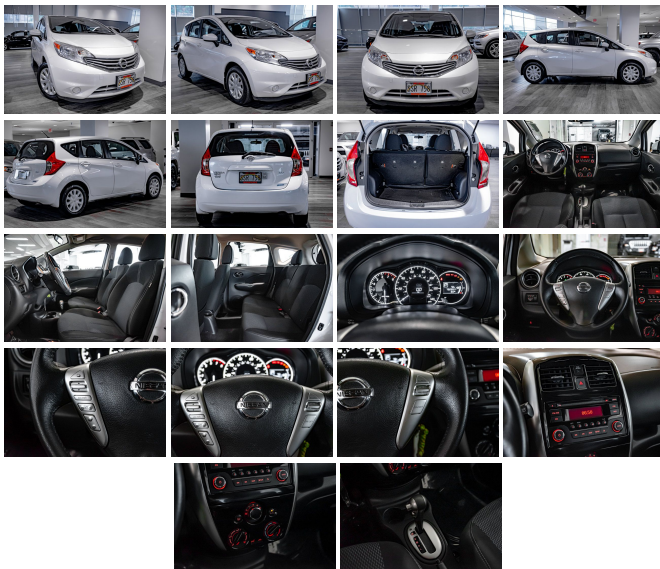

2015 Nissan Versa Note SV

View this car on our website at autosourcehawaii.com/7246939/ebrochure

Our Price **$12,995**

Retail Value **$14,995**

Specifications:

Year:	2015
VIN:	3N1CE2CP6FL449068
Make:	Nissan
Stock:	FL449068
Model/Trim:	Versa Note SV
Condition:	Pre-Owned
Body:	Hatchback
Exterior:	Aspen White Pearl
Engine:	1.6L I4 109hp 107ft. lbs.
Interior:	Charcoal
Mileage:	79,289
Drivetrain:	Front Wheel Drive

Step into Style and Efficiency with the 2015 Nissan Versa Note SV!

Are you in search of a vehicle that combines practicality with pizzazz? Look no further than the 2015 Nissan Versa Note SV, a hatchback that's been turning heads and winning hearts. With only 79,289 miles on the odometer, this pristine, white beauty is just getting started on the road to adventure.

The exterior of this Versa Note SV glistens in pure white, a color that not only stands out in a crowd but also reflects the sun to keep the interior cool. The body-color mirrors and front bumper blend seamlessly with the overall design, creating a sleek and cohesive look that's sure to impress.

Under the hood, the efficient 1.6L I4 engine produces a peppy 109hp and 107ft. lbs. of torque, giving you the zip you need to navigate city streets and highways alike. And with its speed-proportional power steering, you'll experience a driving feel that's responsive and tailored to your velocity, ensuring a smoother and more controlled ride.