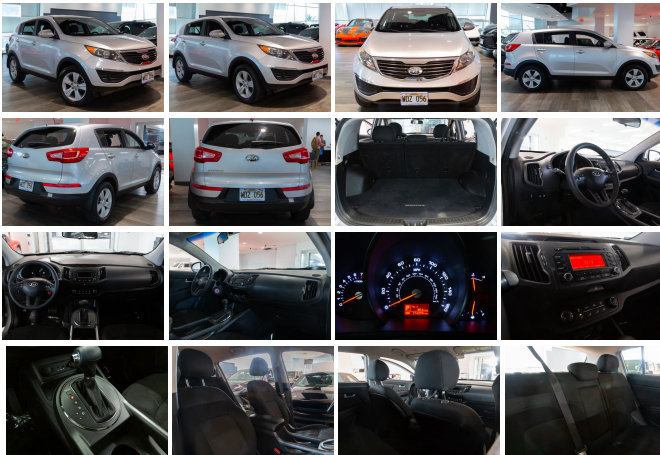

2012 Kia Sportage (SALE) LX

View this car on our website at autosourcehawaii.com/7246917/ebrochure

Our Price **\$6,995**

Retail Value **\$9,995**

Specifications:

Year:	2012
VIN:	KNDPB3A23C7241248
Make:	Kia
Stock:	T000050
Model/Trim:	Sportage (SALE) LX
Condition:	Pre-Owned
Body:	SUV
Exterior:	Bright Silver
Engine:	2.4L I4 176hp 168ft. lbs.
Interior:	Black Cloth
Transmission:	6-speed automatic transmission w/Sportmatic
Mileage:	174,280
Drivetrain:	Front Wheel Drive

Step into the spotlight with the 2012 Kia Sportage LX, a harmonious blend of style, functionality, and award-winning reliability that's ready to elevate your driving experience. Dressed in a sleek silver exterior, this compact crossover boasts a striking presence that captures attention from every angle. The body-color front bumper and mirror accents enhance its cohesive design, while the approach lamps on the exterior mirrors welcome you with a touch of elegance as you approach your vehicle.

Slide into the driver's seat and be greeted by a chic black cloth interior that offers both comfort and durability. The spacious cabin is designed with your convenience in mind, featuring power windows and a liftgate window with a manual flip-up function, allowing for easy access and versatility in loading cargo.

Under the hood lies a robust 2.4L I4 engine, delivering a hearty 176 horsepower and 168 ft. lbs. of torque, promising a responsive and spirited drive. The smooth power delivery and agile handling of the Sportage LX make it a joy to navigate through city streets or cruise down the open road. Aluminum alloy wheels add to the dynamic driving experience, ensuring you're not just riding in style but also enjoying the benefits of a meticulously engineered vehicle.