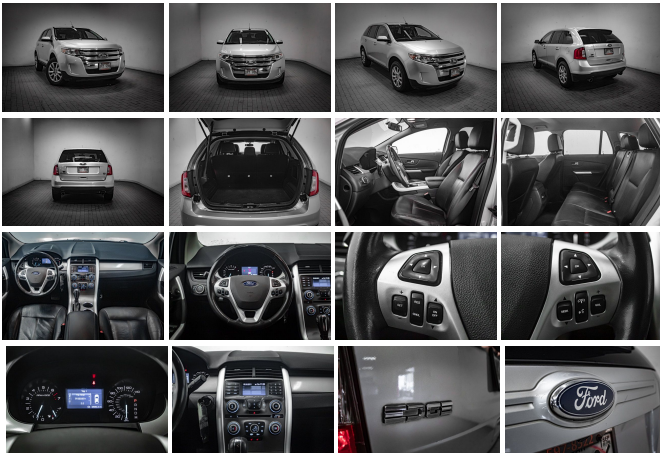

2012 Ford Edge SEL

View this car on our website at autosourcehawaii.com/7246908/ebrochure

Our Price **\$14,995**

Retail Value **\$16,995**

Specifications:

Year:	2012
VIN:	2FMDK4JCXCBA51631
Make:	Ford
Stock:	CBA51631
Model/Trim:	Edge SEL
Condition:	Pre-Owned
Body:	SUV
Exterior:	Silver
Engine:	3.5L V6 285hp 253ft. lbs.
Interior:	BLACK
Transmission:	6-Speed Shifttable Automatic
Mileage:	98,975
Drivetrain:	All Wheel Drive
Economy:	City 18 / Highway 25

Step into the realm of refined style and robust performance with the 2012 Ford Edge SEL, a vehicle that has gracefully journeyed just 98,975 miles and is poised to deliver countless more memories. This mid-size SUV is a perfect blend of form and function, boasting a sophisticated silver exterior that gleams under the sun and a sleek black interior that cradles you in comfort and luxury.

At the heart of this automotive masterpiece is a potent 3.5L V6 engine, delivering a robust 285 horsepower and 253 foot-pounds of torque, ensuring that you have ample power at your command. Paired with a 6-speed shifttable automatic transmission, the Edge SEL offers a driving experience that is both exhilarating and smooth, giving you the power to shift gears on demand and tailor your ride to your liking.

The Edge SEL doesn't just drive well; it's a beacon of style and convenience. The exterior is adorned with painted aluminum alloy wheels that add a touch of elegance to its already striking presence. As you approach, the exterior entry lights, known as puddle lamps, warmly invite you inside, while the body-color side mirrors, heated for clear visibility, and a rear spoiler, enhance both aesthetics and aerodynamics.