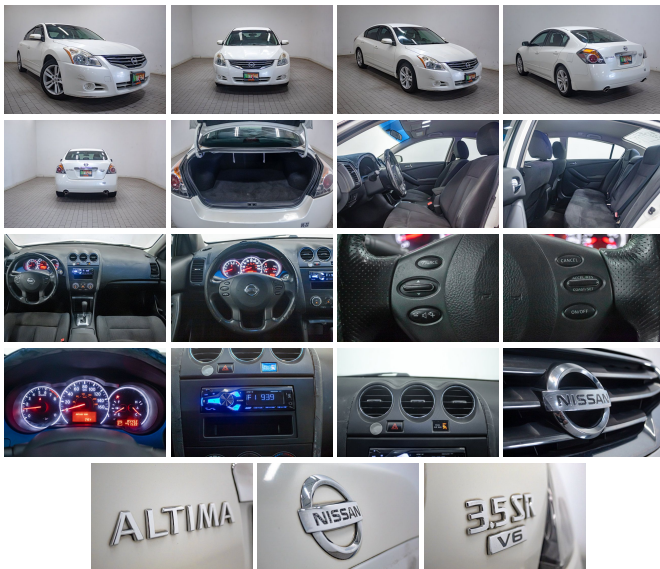

2010 Nissan Altima 3.5 SR

View this car on our website at autosourcehawaii.com/7246891/ebrochure

Our Price **\$9,995**

Retail Value ~~\$14,995~~

Specifications:

Year:	2010
VIN:	1N4BL2AP9AN416470
Make:	Nissan
Stock:	U095525A
Model/Trim:	Altima 3.5 SR
Condition:	Pre-Owned
Body:	Sedan
Exterior:	Winter Frost Pearl
Engine:	3.5L V6 270hp 258ft. lbs.
Interior:	Charcoal Cloth
Transmission:	CVT
Mileage:	85,440
Drivetrain:	Front Wheel Drive
Economy:	City 20 / Highway 27

Step into the world of exhilarating performance and refined comfort with this stunning 2010 Nissan Altima 3.5 SR, a true gem among midsize sedans that effortlessly blends power with poise. Having journeyed a mere 85,440 miles, this Altima is primed and ready to deliver an exceptional driving experience to its next proud owner.

Under the hood lies a robust 3.5L V6 engine, a powerhouse that churns out an impressive 270 horsepower and 258 ft-lbs of torque. This engine's vivacious spirit is perfectly paired with a seamless Continuously Variable Transmission (CVT), ensuring smooth acceleration and a responsive ride that's as thrilling as it is efficient. Whether you're navigating city streets or cruising on the highway, this Altima promises a driving experience that's both dynamic and delightful.

Entertainment is just a button press away with the six-speaker audio system, which delivers crisp, clear sound to accompany any drive. The in-dash single CD player provides you with your favorite tunes, making every journey a pleasure.