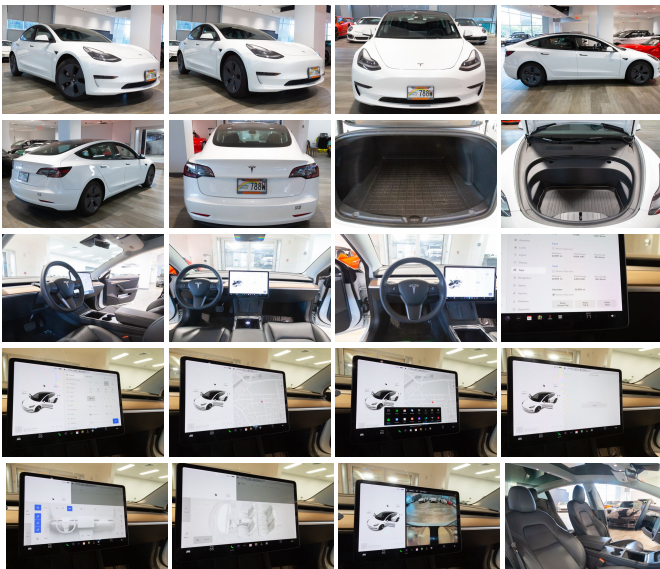

2022 Tesla Model 3 Standard Rang Plus

View this car on our website at autosourcehawaii.com/7246877/ebrochure

Our Price **\$36,995**

Retail Value **\$39,995**

Specifications:

Year:	2022
VIN:	5YJ3E1EA8NF112091
Make:	Tesla
Stock:	NF112091
Model/Trim:	Model 3 Standard Rang Plus
Condition:	Pre-Owned
Body:	Sedan
Exterior:	White
Engine:	Electric 201hp 258ft. lbs.
Interior:	Black Leather
Transmission:	1-Speed Direct-Drive Automatic
Mileage:	22,695
Drivetrain:	Rear Wheel Drive
Economy:	City 138 / Highway 126

Step into the future with the pristine 2022 Tesla Model 3, a paragon of electric innovation and luxury that's as refined as it is responsible. Coated in a dazzling white exterior that captures the essence of modern elegance, this vehicle isn't just a mode of transportation; it's a statement on the road.

Technology is the lifeblood of the Tesla Model 3, and this vehicle is brimming with features that will make tech enthusiasts swoon. The body-color mirrors and front bumper blend seamlessly with the car's sleek profile, while the cutting-edge Wireless data link and Wi-Fi hotspot compatibility ensure you're always connected. With the Tesla App, your smartphone becomes a remote control for your car, allowing you to monitor your vehicle with a camera system display, check charging status, and even summon your Model 3 to your location.

The centerpiece of the dashboard is the expansive 15-inch infotainment screen, a portal to your media, navigation, and vehicle settings. With 200 watts pumping through 7 speakers, the sound system envelops you in crystal-clear audio, whether you're listening to Slacker Internet radio or your own curated playlist. The Radio Data System keeps you informed and entertained, making every drive an experience to look forward to.