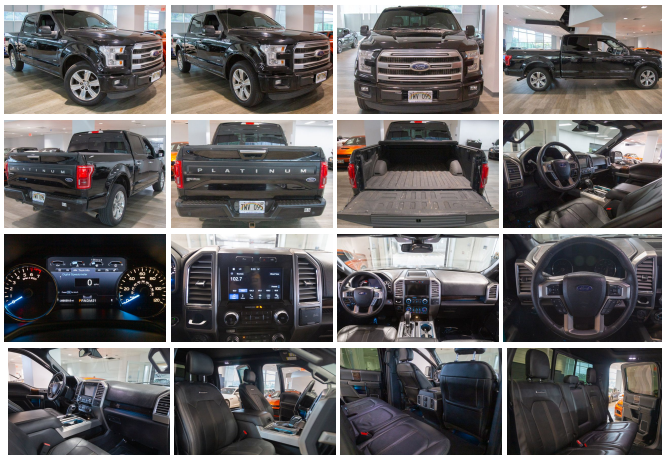

2016 Ford F-150 Platinum

View this car on our website at autosourcehawaii.com/7246852/ebrochure

Our Price **\$29,995**

Retail Value **\$31,995**

Specifications:

Year:	2016
VIN:	1FTEW1CG1GFA14578
Make:	Ford
Stock:	A000012
Model/Trim:	F-150 Platinum
Condition:	Pre-Owned
Body:	Pickup Truck
Exterior:	Black
Engine:	EcoBoost 3.5L Twin Turbo V6 365hp 420ft. lbs.
Interior:	Black
Transmission:	6-Speed Shifttable Automatic
Mileage:	89,542
Drivetrain:	Rear Wheel Drive
Economy:	City 17 / Highway 24

Step into the realm of robust luxury and commanding performance with the 2016 Ford F-150 Platinum, a pinnacle of pickup truck refinement and capability. With 89,542 miles on the odometer, this exquisite machine, draped in a sophisticated black exterior, is a testament to the enduring quality and prestige that the F-150 nameplate commands.

Beneath the hood lies the heart of this mechanical marvel – an EcoBoost 3.5L Twin Turbo V6 engine, delivering a potent 365 horsepower and an impressive 420 ft-lbs of torque. This powerhouse is mated to a smooth, 6-Speed Shifttable Automatic transmission, ensuring that you have the optimal balance of power and efficiency at your fingertips, ready to conquer any terrain or task with ease.

The interior of the F-150 Platinum is a sanctuary of black luxury, where premium materials meet cutting-edge technology. The cabin is a harmonious blend of comfort and sophistication, with seats that provide support and relaxation during the longest of journeys. The rear seat boasts a 60-40 split bench design, offering flexible cargo solutions and accommodating passengers with equal aplomb.