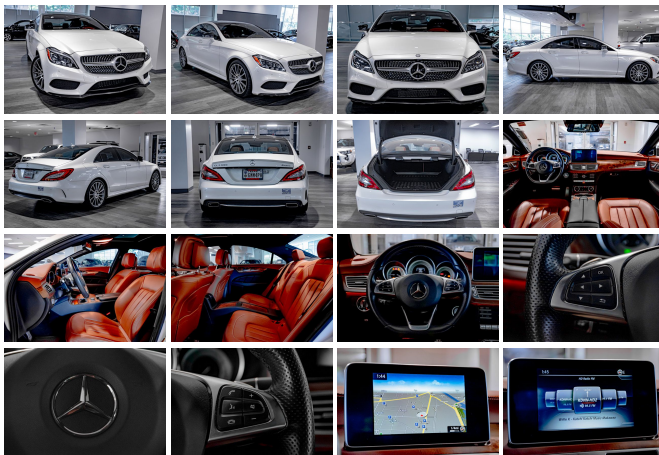

2016 Mercedes-Benz CLS 550 4matic Sport Pkg

View this car on our website at autosourcehawaii.com/7246806/ebrochure

Our Price **\$39,995**

Retail Value **\$44,995**

Specifications:

Year:	2016
VIN:	WDDLJ9BB3GA182025
Make:	Mercedes-Benz
Stock:	L088006A
Model/Trim:	CLS 550 4matic Sport Pkg
Condition:	Pre-Owned
Body:	Sedan
Exterior:	White
Engine:	4.7L Twin Turbo V8 402hp 443ft. lbs.
Interior:	Saddle Brown/Black Leather
Transmission:	9-Speed Shiftable Automatic
Mileage:	27,753
Drivetrain:	All Wheel Drive
Economy:	City 17 / Highway 25

Step into the world of refined luxury and unleash the power of prestige with this immaculate 2016 Mercedes-Benz CLS 550. With a mere 27,753 miles on the odometer, this pristine white beauty promises a driving experience that is as close to new as it gets, without the new car price tag.

The exterior of this CLS 550 is a masterpiece of design, draped in a lustrous white that exudes sophistication and class. It's a vehicle that doesn't just turn heads – it captivates the senses. The sleek lines and aerodynamic contours are the epitome of Mercedes-Benz craftsmanship, ensuring that every journey is not just a trip, but a statement of elegance.

Slip inside, and you're greeted by an opulent interior swathed in sumptuous leather, a tactile reminder that you are in the lap of luxury. The cabin is a sanctuary of comfort and style, where every touchpoint speaks to the meticulous attention to detail that Mercedes-Benz is renowned for. The seats cradle you in comfort, making even the longest drives feel like a leisurely cruise in your own personal haven of tranquility.